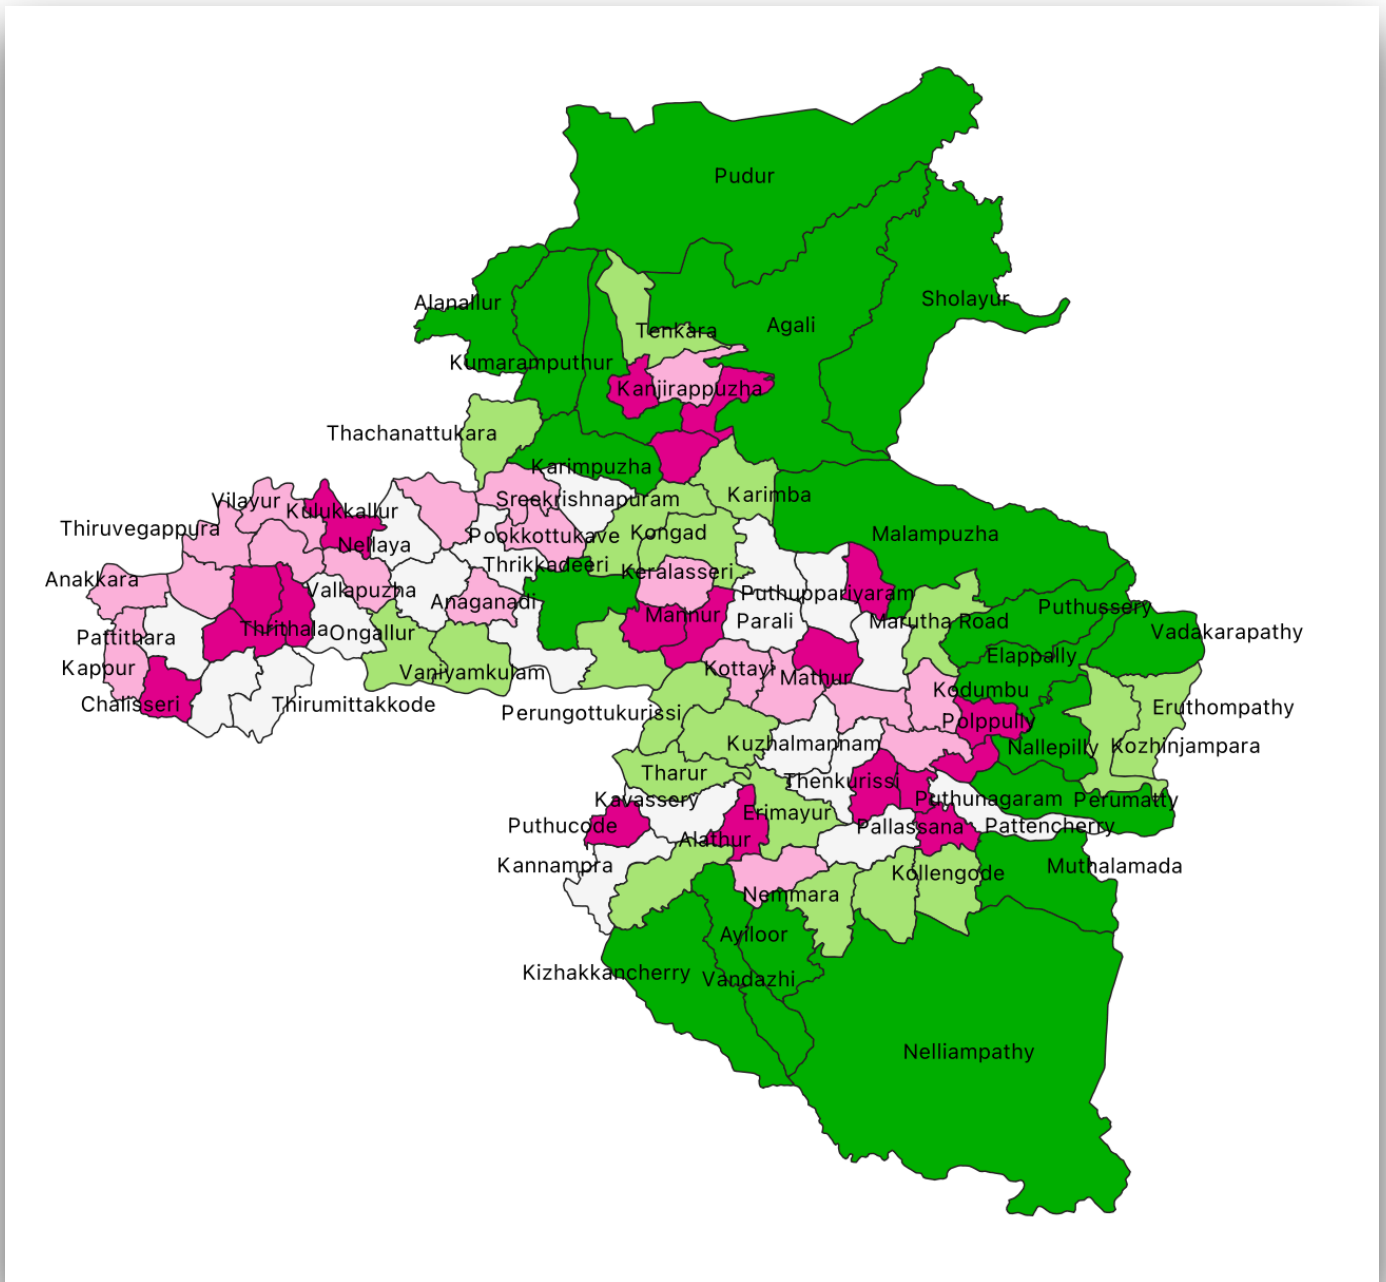

KERALA MAPS

DISTRICT MAP OF KETALA

LOCAL BODY MAP OF KERALA

LOCAL BODY MAP OF THIRUVANANTHAPURAM DISTRICT

LOCAL BODY MAP OF KOLLAM DISTRICT

LOCAL BODY MAP OF PATHANAMTHITTA DISTRICT

LOCAL BODY MAP OF ALAPPUZHA DISTRICT

LOCAL BODY MAP OF KOTTAYAM DISTRICT

LOCAL BODY MAP OF IDUKKI DISTRICT

LOCAL BODY MAP OF ERNAKULAM DISTRICT

LOCAL BODY MAP OF THRISSUR DISTRICT

LOCAL BODY MAP OF PALAKKAD DISTRICT

LOCAL BODY MAP OF MALAPPURAM DISTRICT

LOCAL BODY MAP OF KOZHIKODE DISTRICT

LOCAL BODY MAP OF WAYANAD DISTRICT

LOCAL BODY MAP OF KANNUR DISTRICT

LOCAL BODY MAP OF KASARAGOD DISTRICT