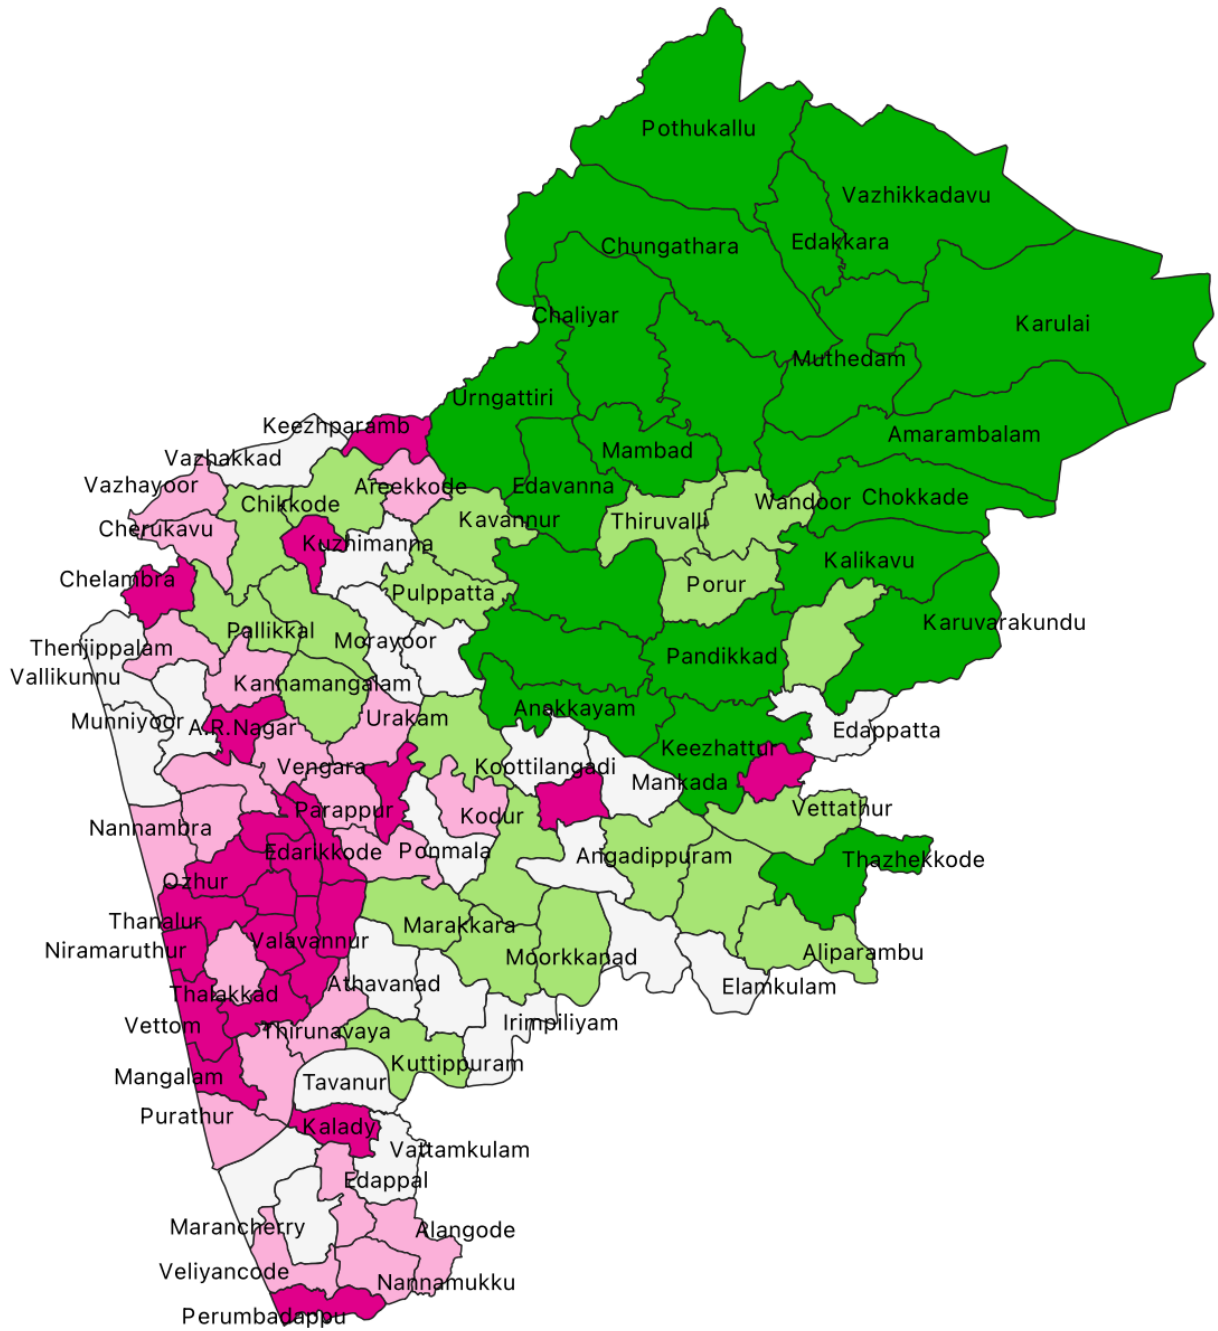

KERALA MAPS

DISTRICT MAP OF KETALA

LOCAL BODY MAP OF KERALA

LOCAL BODY MAP OF THIRUVANANTHAPURAM DISTRICT

LOCAL BODY MAP OF KOLLAM DISTRICT

LOCAL BODY MAP OF PATHANAMTHITTA DISTRICT

LOCAL BODY MAP OF ALAPPUZHA DISTRICT

LOCAL BODY MAP OF KOTTAYAM DISTRICT

LOCAL BODY MAP OF IDUKKI DISTRICT

LOCAL BODY MAP OF ERNAKULAM DISTRICT

LOCAL BODY MAP OF THRISSUR DISTRICT

LOCAL BODY MAP OF PALAKKAD DISTRICT

LOCAL BODY MAP OF MALAPPURAM DISTRICT

LOCAL BODY MAP OF KOZHIKODE DISTRICT

LOCAL BODY MAP OF WAYANAD DISTRICT

LOCAL BODY MAP OF KANNUR DISTRICT

LOCAL BODY MAP OF KASARAGOD DISTRICT