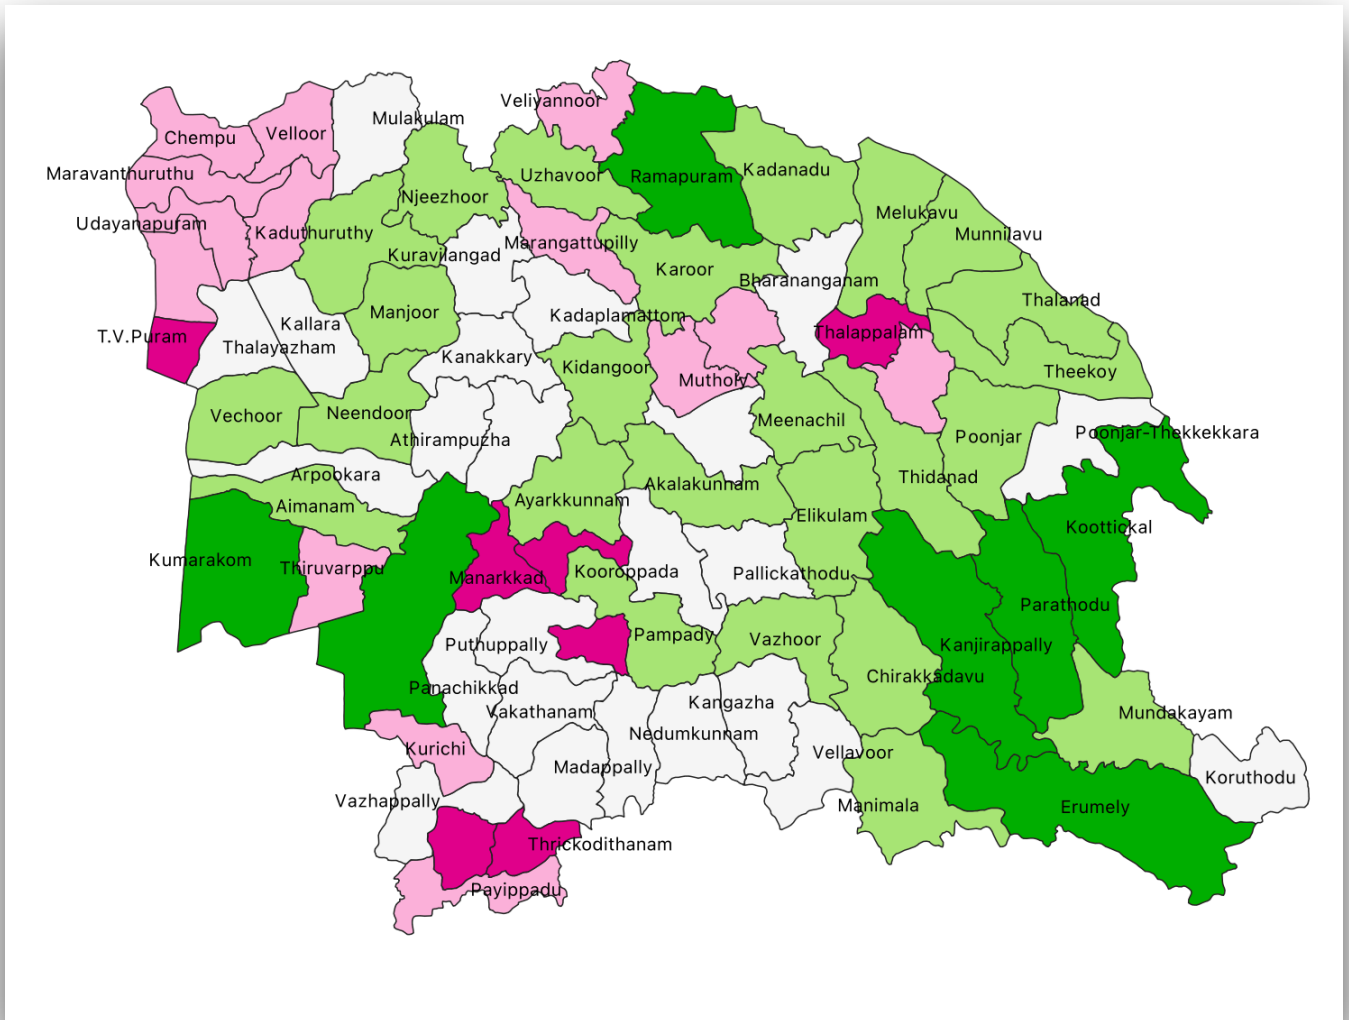

KERALA MAPS

DISTRICT MAP OF KETALA

LOCAL BODY MAP OF KERALA

LOCAL BODY MAP OF THIRUVANANTHAPURAM DISTRICT

LOCAL BODY MAP OF KOLLAM DISTRICT

LOCAL BODY MAP OF PATHANAMTHITTA DISTRICT

LOCAL BODY MAP OF ALAPPUZHA DISTRICT

LOCAL BODY MAP OF KOTTAYAM DISTRICT

LOCAL BODY MAP OF IDUKKI DISTRICT

LOCAL BODY MAP OF ERNAKULAM DISTRICT

LOCAL BODY MAP OF THRISSUR DISTRICT

LOCAL BODY MAP OF PALAKKAD DISTRICT

LOCAL BODY MAP OF MALAPPURAM DISTRICT

LOCAL BODY MAP OF KOZHIKODE DISTRICT

LOCAL BODY MAP OF WAYANAD DISTRICT

LOCAL BODY MAP OF KANNUR DISTRICT

LOCAL BODY MAP OF KASARAGOD DISTRICT