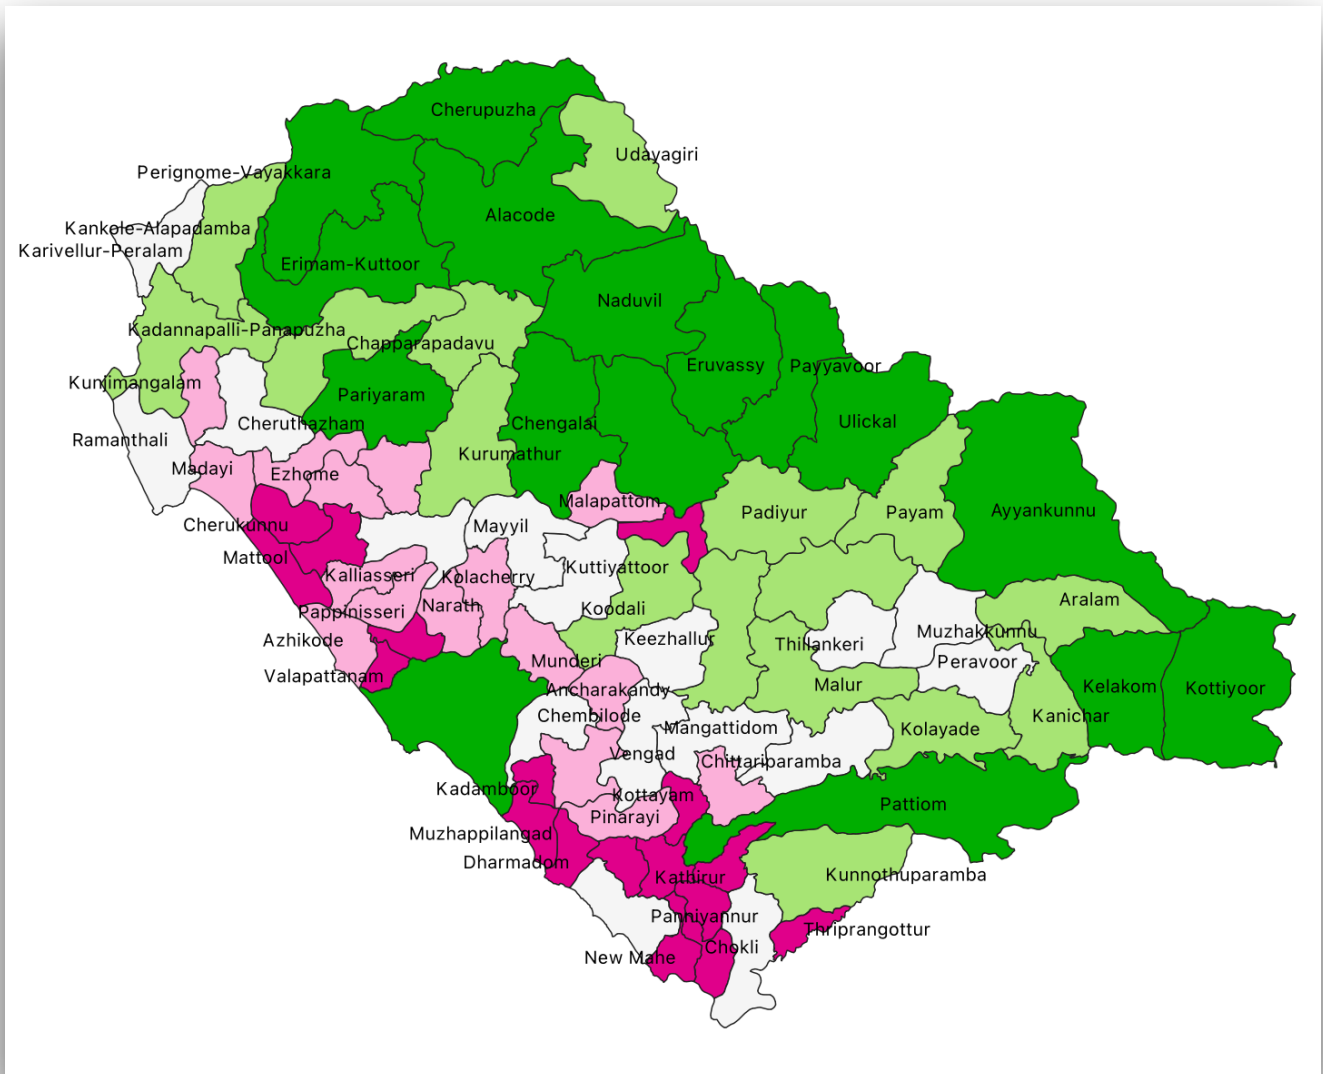

KERALA MAPS

DISTRICT MAP OF KETALA

LOCAL BODY MAP OF KERALA

LOCAL BODY MAP OF THIRUVANANTHAPURAM DISTRICT

LOCAL BODY MAP OF KOLLAM DISTRICT

LOCAL BODY MAP OF PATHANAMTHITTA DISTRICT

LOCAL BODY MAP OF ALAPPUZHA DISTRICT

LOCAL BODY MAP OF KOTTAYAM DISTRICT

LOCAL BODY MAP OF IDUKKI DISTRICT

LOCAL BODY MAP OF ERNAKULAM DISTRICT

LOCAL BODY MAP OF THRISSUR DISTRICT

LOCAL BODY MAP OF PALAKKAD DISTRICT

LOCAL BODY MAP OF MALAPPURAM DISTRICT

LOCAL BODY MAP OF KOZHIKODE DISTRICT

LOCAL BODY MAP OF WAYANAD DISTRICT

LOCAL BODY MAP OF KANNUR DISTRICT

LOCAL BODY MAP OF KASARAGOD DISTRICT