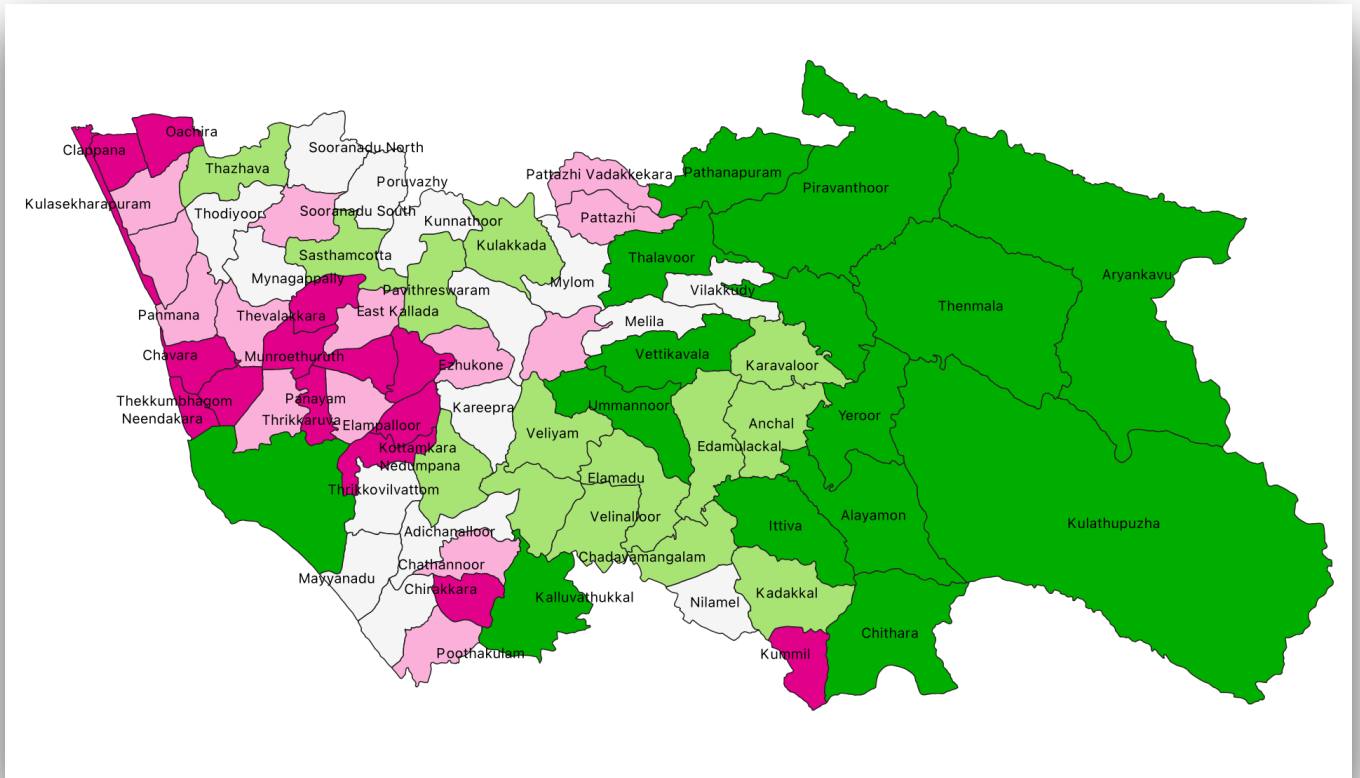

KERALA MAPS

DISTRICT MAP OF KETALA

LOCAL BODY MAP OF KERALA

LOCAL BODY MAP OF THIRUVANANTHAPURAM DISTRICT

LOCAL BODY MAP OF KOLLAM DISTRICT

LOCAL BODY MAP OF PATHANAMTHITTA DISTRICT

LOCAL BODY MAP OF ALAPPUZHA DISTRICT

LOCAL BODY MAP OF KOTTAYAM DISTRICT

LOCAL BODY MAP OF IDUKKI DISTRICT

LOCAL BODY MAP OF ERNAKULAM DISTRICT

LOCAL BODY MAP OF THRISSUR DISTRICT

LOCAL BODY MAP OF PALAKKAD DISTRICT

LOCAL BODY MAP OF MALAPPURAM DISTRICT

LOCAL BODY MAP OF KOZHIKODE DISTRICT

LOCAL BODY MAP OF WAYANAD DISTRICT

LOCAL BODY MAP OF KANNUR DISTRICT

LOCAL BODY MAP OF KASARAGOD DISTRICT