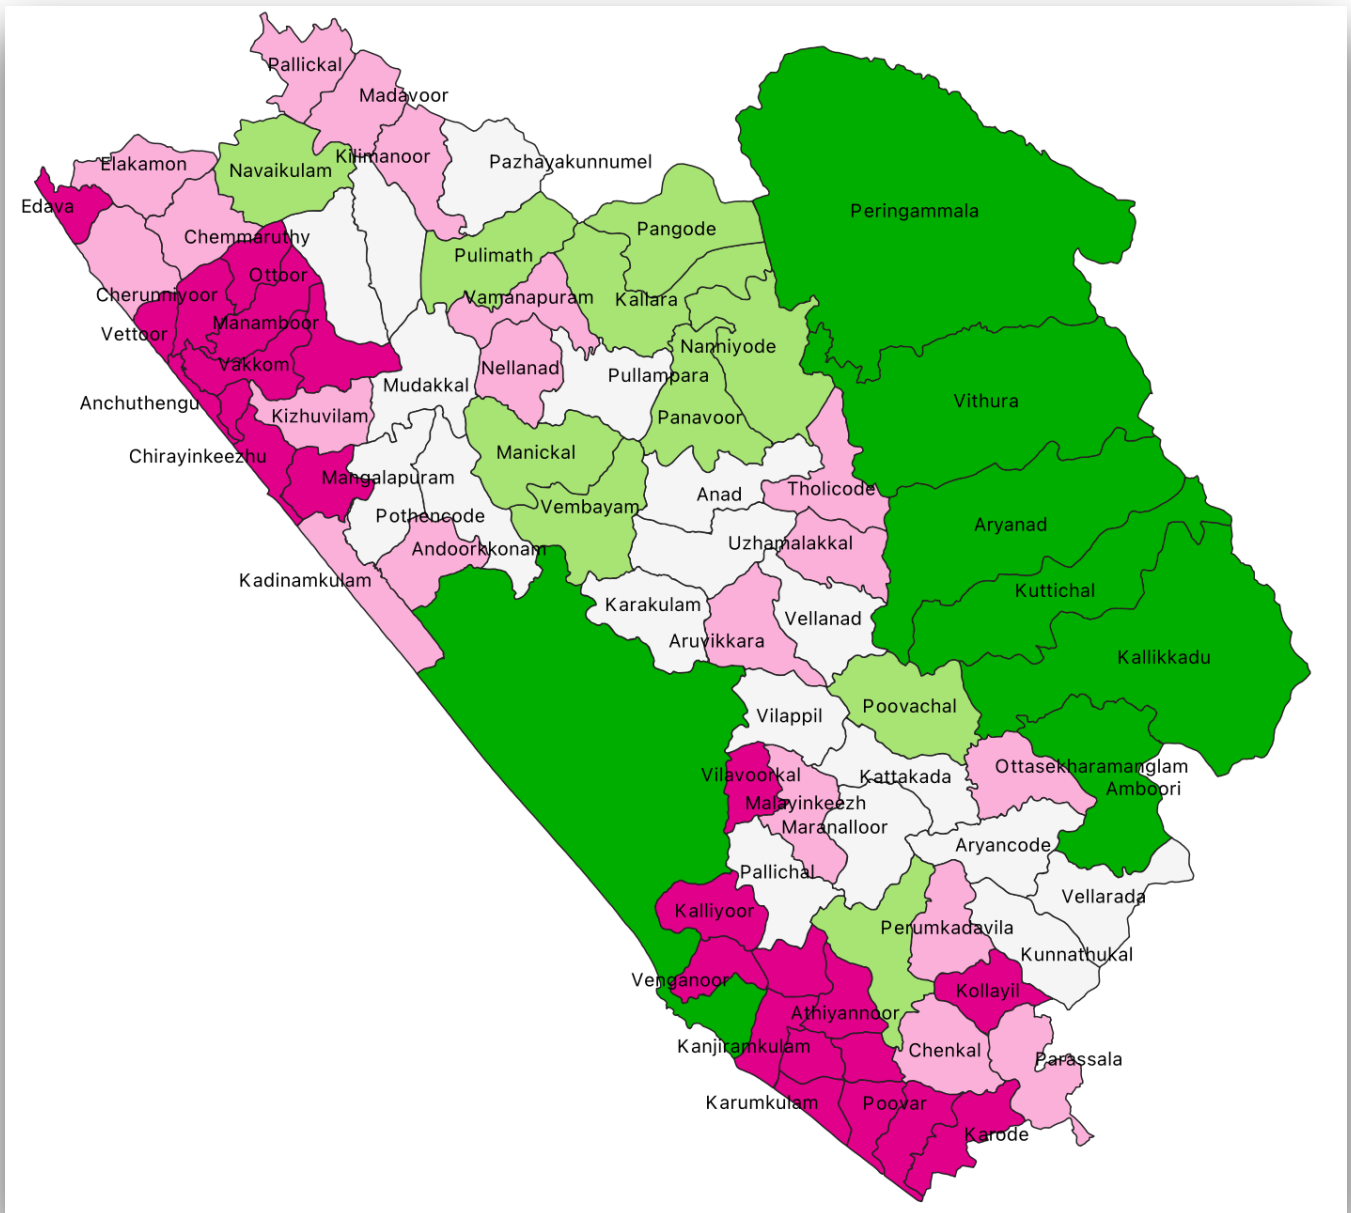

KERALA MAPS

DISTRICT MAP OF KETALA

LOCAL BODY MAP OF KERALA

LOCAL BODY MAP OF THIRUVANANTHAPURAM DISTRICT

LOCAL BODY MAP OF KOLLAM DISTRICT

LOCAL BODY MAP OF PATHANAMTHITTA DISTRICT

LOCAL BODY MAP OF ALAPPUZHA DISTRICT

LOCAL BODY MAP OF KOTTAYAM DISTRICT

LOCAL BODY MAP OF IDUKKI DISTRICT

LOCAL BODY MAP OF ERNAKULAM DISTRICT

LOCAL BODY MAP OF THRISSUR DISTRICT

LOCAL BODY MAP OF PALAKKAD DISTRICT

LOCAL BODY MAP OF MALAPPURAM DISTRICT

LOCAL BODY MAP OF KOZHIKODE DISTRICT

LOCAL BODY MAP OF WAYANAD DISTRICT

LOCAL BODY MAP OF KANNUR DISTRICT

LOCAL BODY MAP OF KASARAGOD DISTRICT