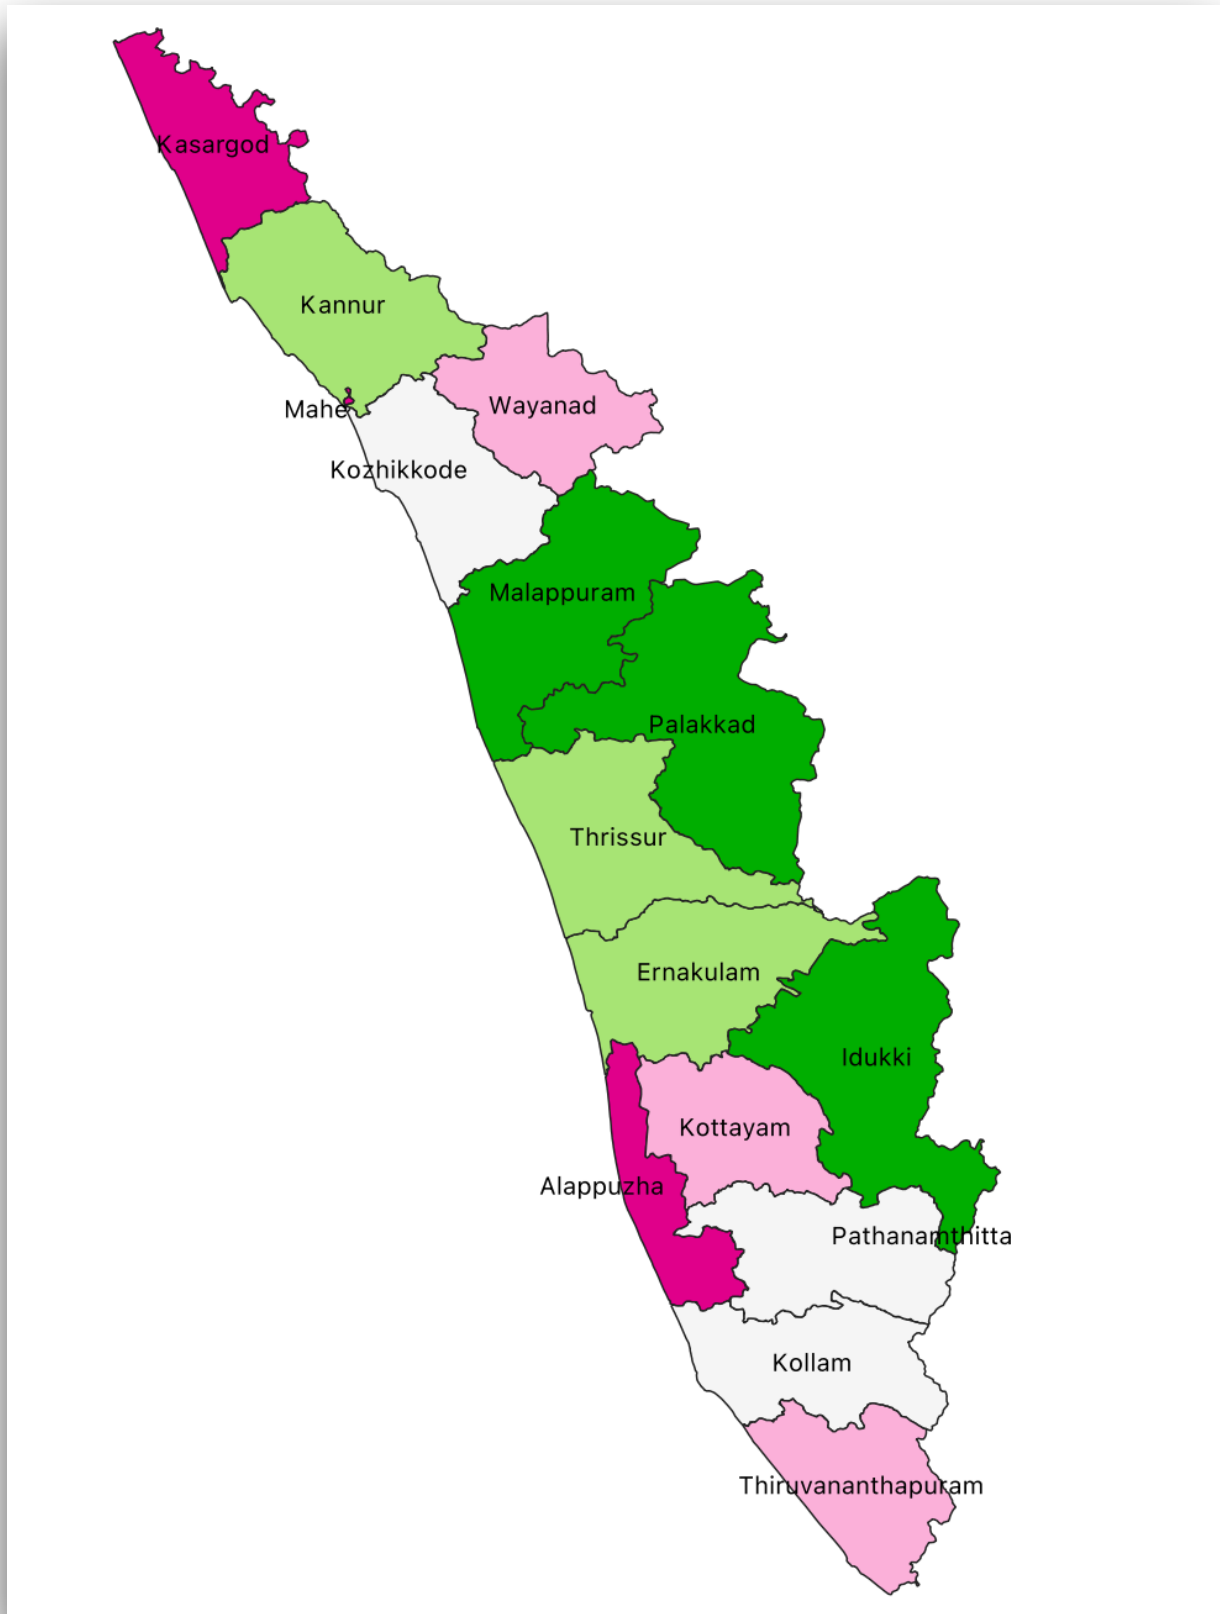

KERALA MAPS

DISTRICT MAP OF KETALA

LOCAL BODY MAP OF KERALA

LOCAL BODY MAP OF THIRUVANANTHAPURAM DISTRICT

LOCAL BODY MAP OF KOLLAM DISTRICT

LOCAL BODY MAP OF PATHANAMTHITTA DISTRICT

LOCAL BODY MAP OF ALAPPUZHA DISTRICT

LOCAL BODY MAP OF KOTTAYAM DISTRICT

LOCAL BODY MAP OF IDUKKI DISTRICT

LOCAL BODY MAP OF ERNAKULAM DISTRICT

LOCAL BODY MAP OF THRISSUR DISTRICT

LOCAL BODY MAP OF PALAKKAD DISTRICT

LOCAL BODY MAP OF MALAPPURAM DISTRICT

LOCAL BODY MAP OF KOZHIKODE DISTRICT

LOCAL BODY MAP OF WAYANAD DISTRICT

LOCAL BODY MAP OF KANNUR DISTRICT

LOCAL BODY MAP OF KASARAGOD DISTRICT