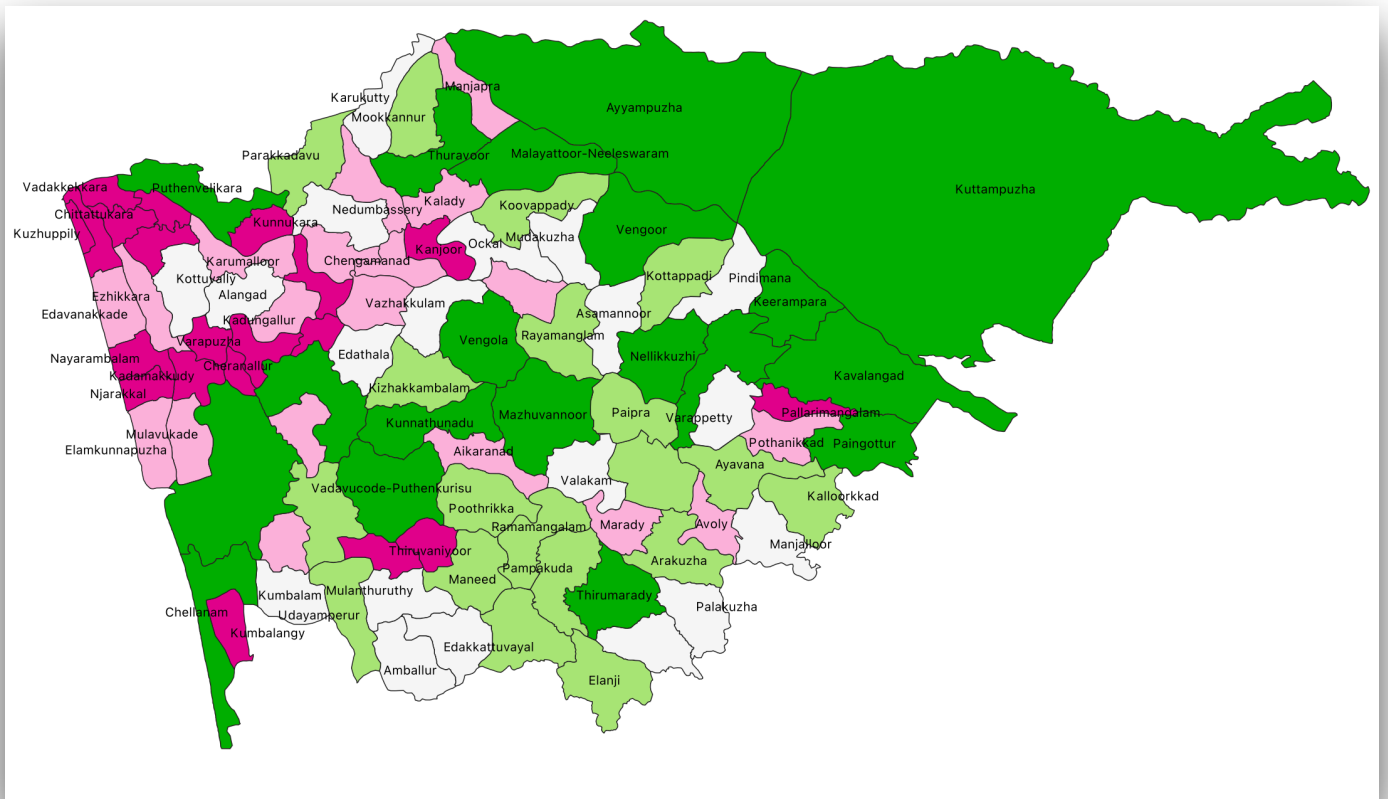

KERALA MAPS

DISTRICT MAP OF KETALA

LOCAL BODY MAP OF KERALA

LOCAL BODY MAP OF THIRUVANANTHAPURAM DISTRICT

LOCAL BODY MAP OF KOLLAM DISTRICT

LOCAL BODY MAP OF PATHANAMTHITTA DISTRICT

LOCAL BODY MAP OF ALAPPUZHA DISTRICT

LOCAL BODY MAP OF KOTTAYAM DISTRICT

LOCAL BODY MAP OF IDUKKI DISTRICT

LOCAL BODY MAP OF ERNAKULAM DISTRICT

LOCAL BODY MAP OF THRISSUR DISTRICT

LOCAL BODY MAP OF PALAKKAD DISTRICT

LOCAL BODY MAP OF MALAPPURAM DISTRICT

LOCAL BODY MAP OF KOZHIKODE DISTRICT

LOCAL BODY MAP OF WAYANAD DISTRICT

LOCAL BODY MAP OF KANNUR DISTRICT

LOCAL BODY MAP OF KASARAGOD DISTRICT