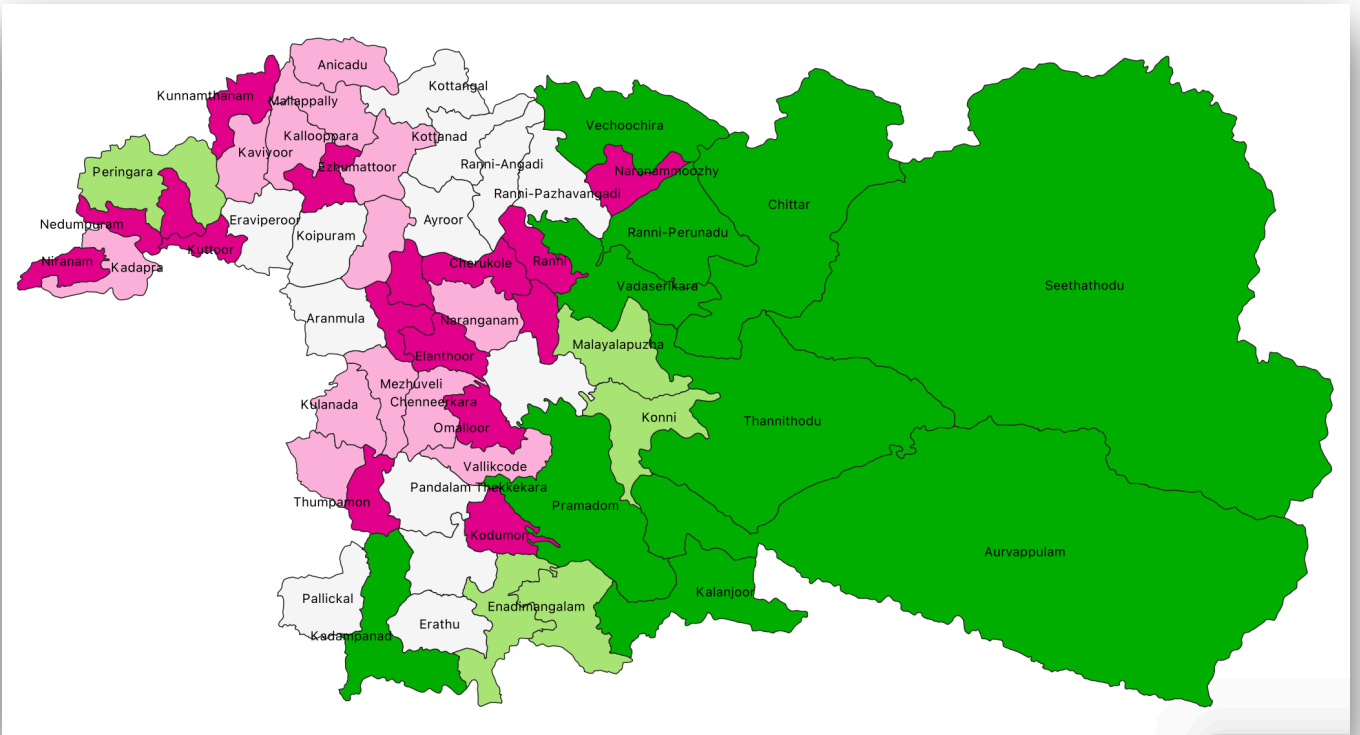

KERALA MAPS

DISTRICT MAP OF KETALA

LOCAL BODY MAP OF KERALA

LOCAL BODY MAP OF THIRUVANANTHAPURAM DISTRICT

LOCAL BODY MAP OF KOLLAM DISTRICT

LOCAL BODY MAP OF PATHANAMTHITTA DISTRICT

LOCAL BODY MAP OF ALAPPUZHA DISTRICT

LOCAL BODY MAP OF KOTTAYAM DISTRICT

LOCAL BODY MAP OF IDUKKI DISTRICT

LOCAL BODY MAP OF ERNAKULAM DISTRICT

LOCAL BODY MAP OF THRISSUR DISTRICT

LOCAL BODY MAP OF PALAKKAD DISTRICT

LOCAL BODY MAP OF MALAPPURAM DISTRICT

LOCAL BODY MAP OF KOZHIKODE DISTRICT

LOCAL BODY MAP OF WAYANAD DISTRICT

LOCAL BODY MAP OF KANNUR DISTRICT

LOCAL BODY MAP OF KASARAGOD DISTRICT