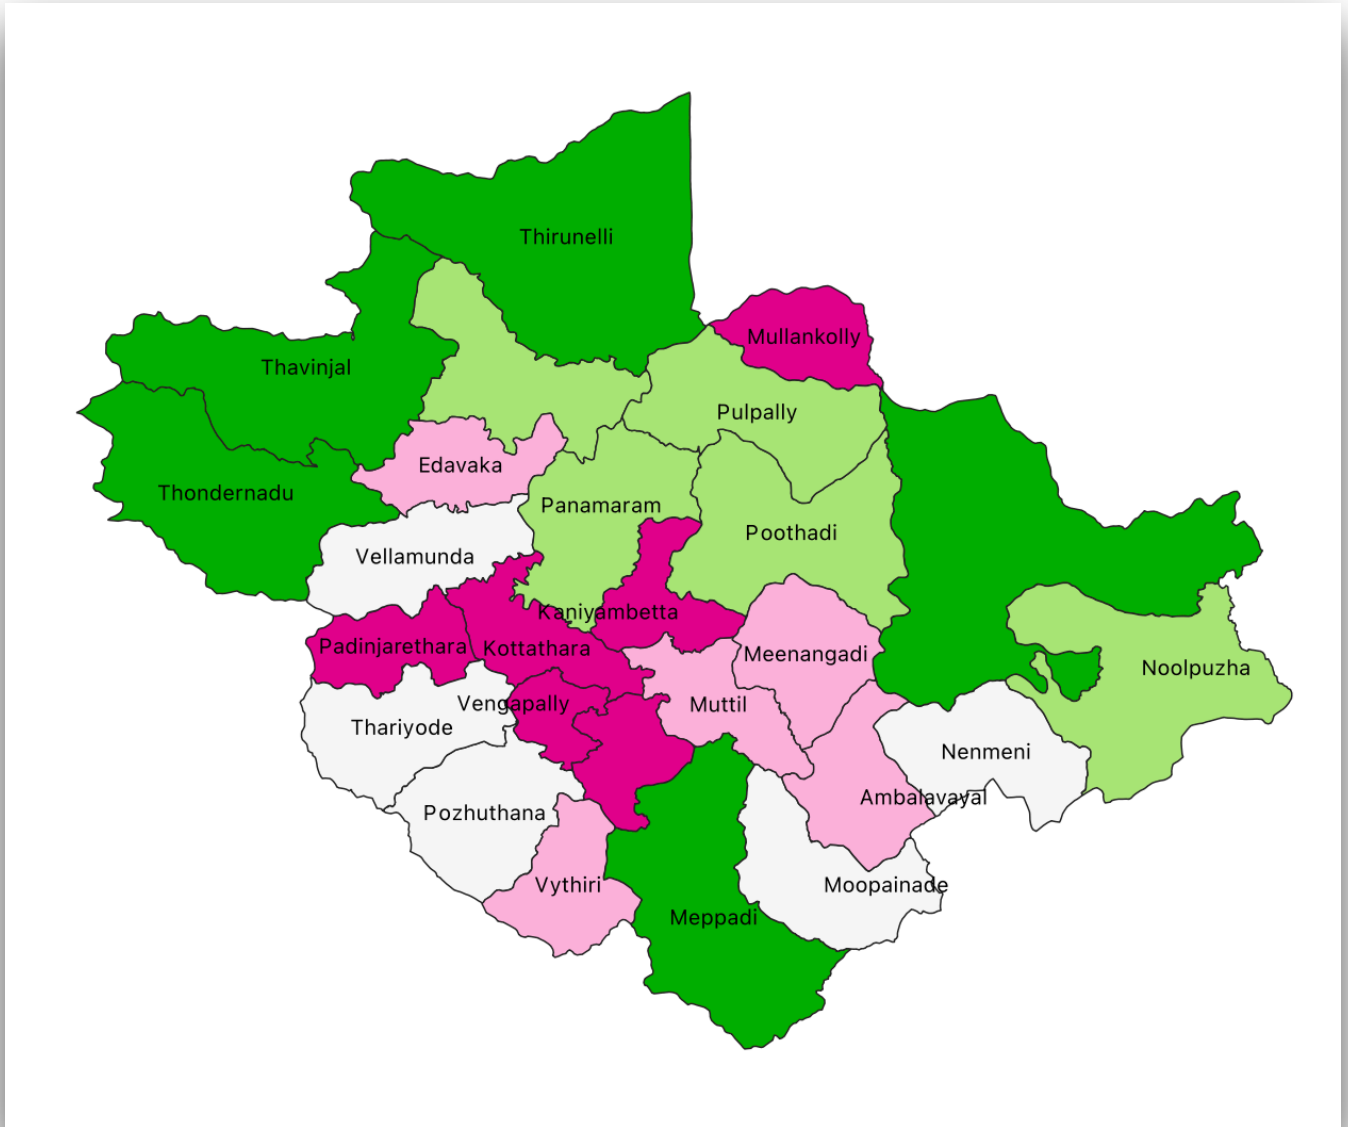

KERALA MAPS

DISTRICT MAP OF KETALA

LOCAL BODY MAP OF KERALA

LOCAL BODY MAP OF THIRUVANANTHAPURAM DISTRICT

LOCAL BODY MAP OF KOLLAM DISTRICT

LOCAL BODY MAP OF PATHANAMTHITTA DISTRICT

LOCAL BODY MAP OF ALAPPUZHA DISTRICT

LOCAL BODY MAP OF KOTTAYAM DISTRICT

LOCAL BODY MAP OF IDUKKI DISTRICT

LOCAL BODY MAP OF ERNAKULAM DISTRICT

LOCAL BODY MAP OF THRISSUR DISTRICT

LOCAL BODY MAP OF PALAKKAD DISTRICT

LOCAL BODY MAP OF MALAPPURAM DISTRICT

LOCAL BODY MAP OF KOZHIKODE DISTRICT

LOCAL BODY MAP OF WAYANAD DISTRICT

LOCAL BODY MAP OF KANNUR DISTRICT

LOCAL BODY MAP OF KASARAGOD DISTRICT