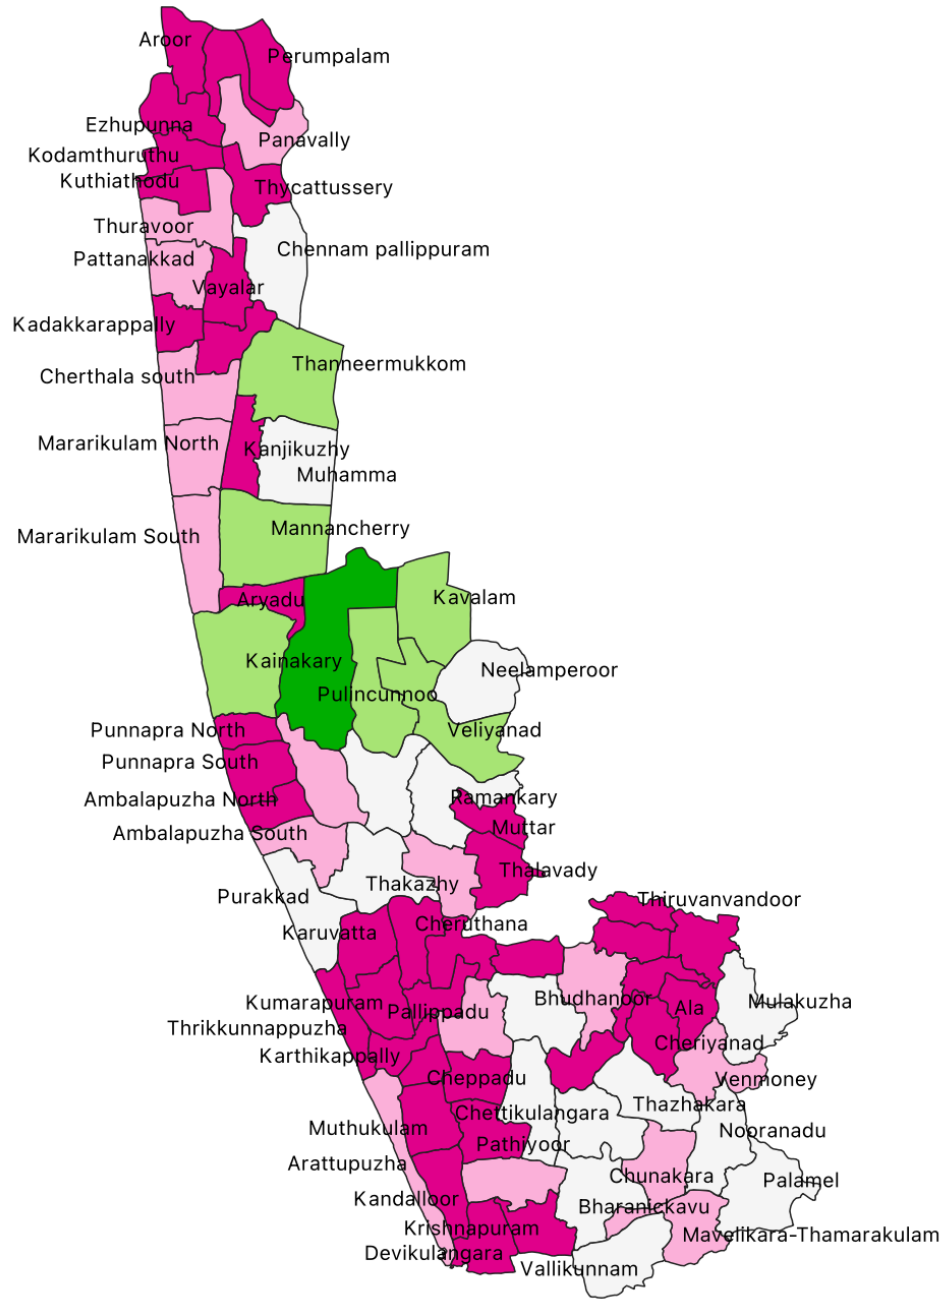

KERALA MAPS

DISTRICT MAP OF KETALA

LOCAL BODY MAP OF KERALA

LOCAL BODY MAP OF THIRUVANANTHAPURAM DISTRICT

LOCAL BODY MAP OF KOLLAM DISTRICT

LOCAL BODY MAP OF PATHANAMTHITTA DISTRICT

LOCAL BODY MAP OF ALAPPUZHA DISTRICT

LOCAL BODY MAP OF KOTTAYAM DISTRICT

LOCAL BODY MAP OF IDUKKI DISTRICT

LOCAL BODY MAP OF ERNAKULAM DISTRICT

LOCAL BODY MAP OF THRISSUR DISTRICT

LOCAL BODY MAP OF PALAKKAD DISTRICT

LOCAL BODY MAP OF MALAPPURAM DISTRICT

LOCAL BODY MAP OF KOZHIKODE DISTRICT

LOCAL BODY MAP OF WAYANAD DISTRICT

LOCAL BODY MAP OF KANNUR DISTRICT

LOCAL BODY MAP OF KASARAGOD DISTRICT