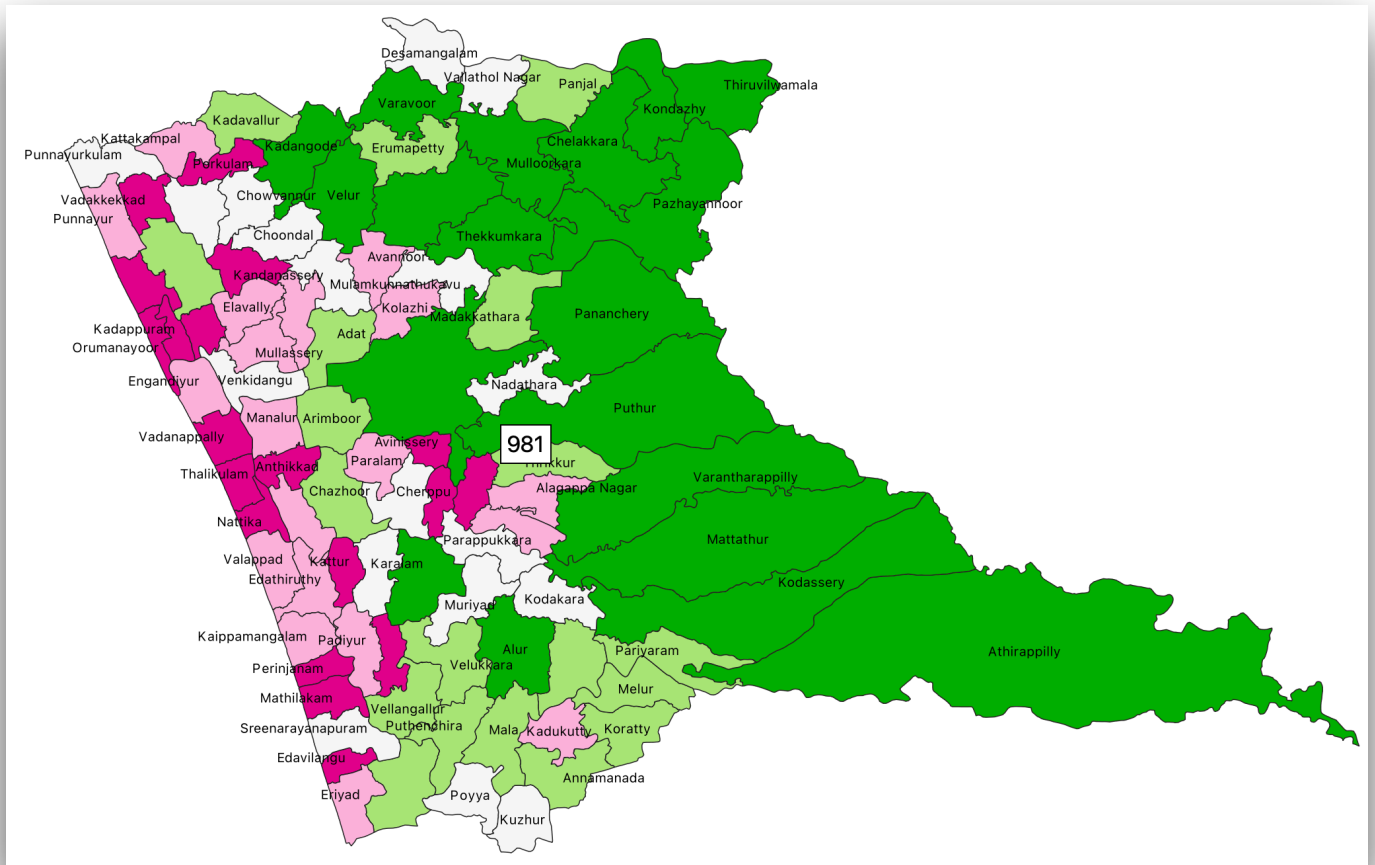

KERALA MAPS

DISTRICT MAP OF KETALA

LOCAL BODY MAP OF KERALA

LOCAL BODY MAP OF THIRUVANANTHAPURAM DISTRICT

LOCAL BODY MAP OF KOLLAM DISTRICT

LOCAL BODY MAP OF PATHANAMTHITTA DISTRICT

LOCAL BODY MAP OF ALAPPUZHA DISTRICT

LOCAL BODY MAP OF KOTTAYAM DISTRICT

LOCAL BODY MAP OF IDUKKI DISTRICT

LOCAL BODY MAP OF ERNAKULAM DISTRICT

LOCAL BODY MAP OF THRISSUR DISTRICT

LOCAL BODY MAP OF PALAKKAD DISTRICT

LOCAL BODY MAP OF MALAPPURAM DISTRICT

LOCAL BODY MAP OF KOZHIKODE DISTRICT

LOCAL BODY MAP OF WAYANAD DISTRICT

LOCAL BODY MAP OF KANNUR DISTRICT

LOCAL BODY MAP OF KASARAGOD DISTRICT