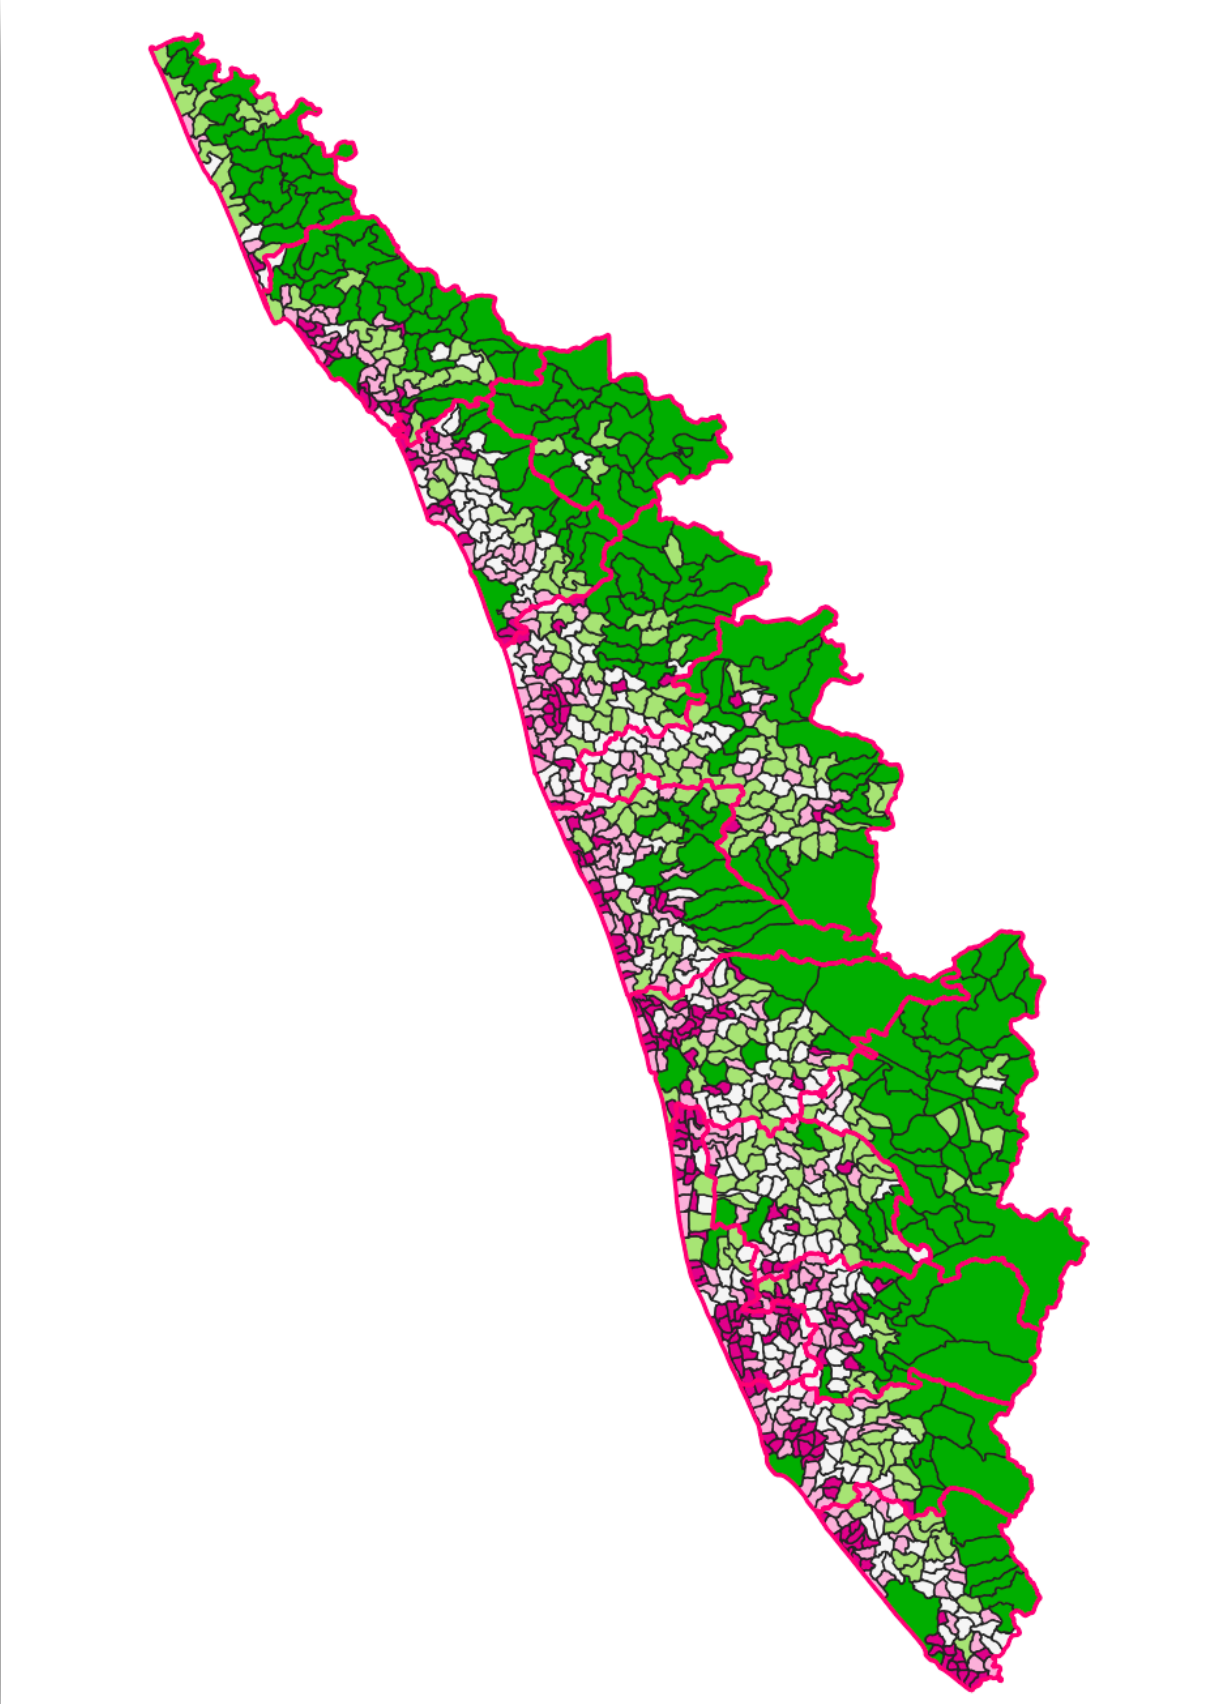

KERALA MAPS

DISTRICT MAP OF KETALA

LOCAL BODY MAP OF KERALA

LOCAL BODY MAP OF THIRUVANANTHAPURAM DISTRICT

LOCAL BODY MAP OF KOLLAM DISTRICT

LOCAL BODY MAP OF PATHANAMTHITTA DISTRICT

LOCAL BODY MAP OF ALAPPUZHA DISTRICT

LOCAL BODY MAP OF KOTTAYAM DISTRICT

LOCAL BODY MAP OF IDUKKI DISTRICT

LOCAL BODY MAP OF ERNAKULAM DISTRICT

LOCAL BODY MAP OF THRISSUR DISTRICT

LOCAL BODY MAP OF PALAKKAD DISTRICT

LOCAL BODY MAP OF MALAPPURAM DISTRICT

LOCAL BODY MAP OF KOZHIKODE DISTRICT

LOCAL BODY MAP OF WAYANAD DISTRICT

LOCAL BODY MAP OF KANNUR DISTRICT

LOCAL BODY MAP OF KASARAGOD DISTRICT