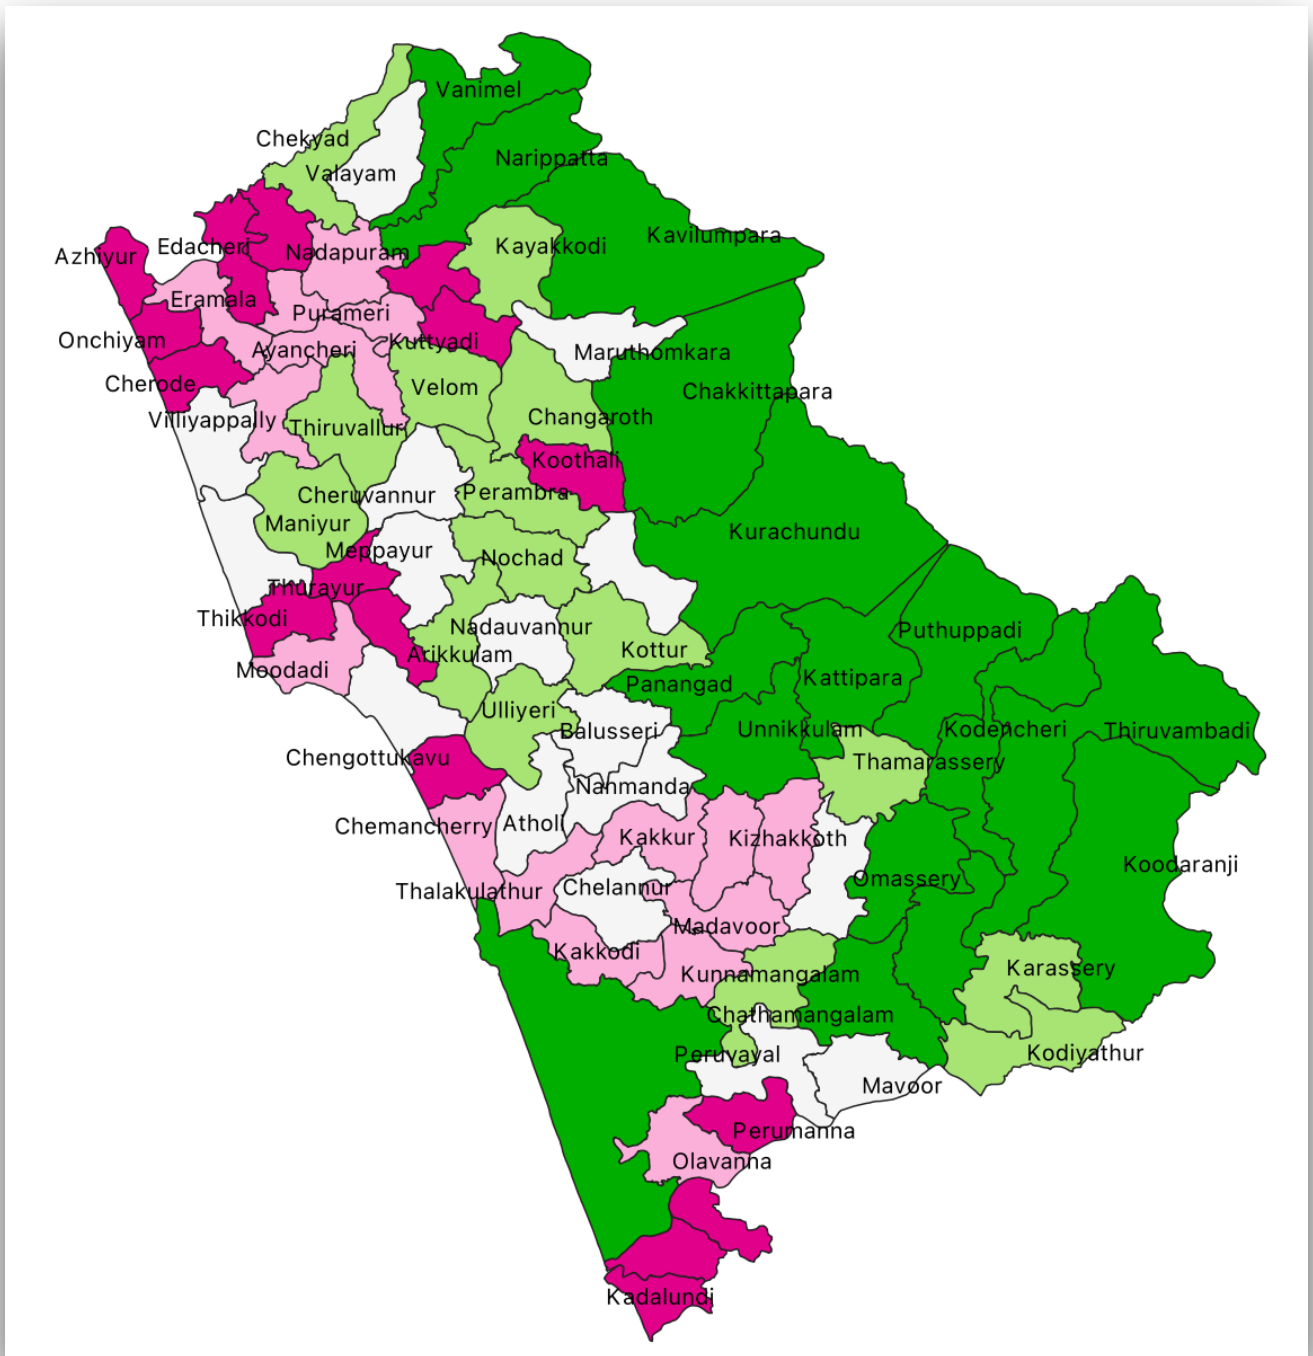

KERALA MAPS

DISTRICT MAP OF KETALA

LOCAL BODY MAP OF KERALA

LOCAL BODY MAP OF THIRUVANANTHAPURAM DISTRICT

LOCAL BODY MAP OF KOLLAM DISTRICT

LOCAL BODY MAP OF PATHANAMTHITTA DISTRICT

LOCAL BODY MAP OF ALAPPUZHA DISTRICT

LOCAL BODY MAP OF KOTTAYAM DISTRICT

LOCAL BODY MAP OF IDUKKI DISTRICT

LOCAL BODY MAP OF ERNAKULAM DISTRICT

LOCAL BODY MAP OF THRISSUR DISTRICT

LOCAL BODY MAP OF PALAKKAD DISTRICT

LOCAL BODY MAP OF MALAPPURAM DISTRICT

LOCAL BODY MAP OF KOZHIKODE DISTRICT

LOCAL BODY MAP OF WAYANAD DISTRICT

LOCAL BODY MAP OF KANNUR DISTRICT

LOCAL BODY MAP OF KASARAGOD DISTRICT