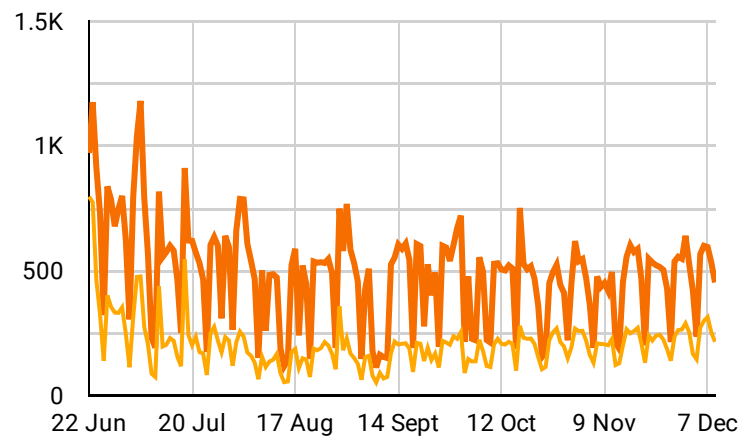

Google Analytics Acquisition Overview

Continent ▾

Region ▾

Channel ▾

Device ▾

22 Jun 2022 - 9 Dec 2022 ▾

Users
35,445

Sessions
111,684

Bounce Rate
54.49%

Goal Completions
No data

Avg. Time on Page
00:01:31

Top Acquisition Channels

Users (vs. New Users)

Conversions

Acquisition

Sessions: **111.7K**
Users: **35.4K**
New Users: **35.2K**

Behavior

Bounce Rate: **54.5%**
Pages / Session: **3.2**
Avg. Session Duration: **03:19**

Conversions

Goal Conversion Rate: **0.0%**
Goal Completions: **No data**
Goal Value: **No data**

Source / Medium	Sessions	Users	New Users	Bounce Rate	Pages / Session	Avg Session Dura...	Goal Conversion ...	Goal Completions	Goal Value
google / organic	79,343	26,594	25,280	53.01%	3.28	00:03:21	0%	0	\$0
(direct) / (none)	26,688	8,734	8,576	57.83%	2.94	00:03:10	0%	0	\$0
bing / organic	2,081	791	729	63.05%	2.73	00:03:07	0%	0	\$0
in.search.yahoo...	1,420	338	248	60.35%	2.68	00:03:19	0%	0	\$0
59.90.28.110 / r...	389	31	2	38.3%	5.8	00:05:40	0%	0	\$0
yahoo / organic	380	119	88	57.89%	3	00:03:23	0%	0	\$0
duckduckgo / or...	309	34	30	45.63%	3.59	00:04:51	0%	0	\$0
ecostatportal.ker...	217	9	0	71.43%	1.59	00:02:19	0%	0	\$0
ask / organic	158	3	1	51.9%	1.99	00:06:02	0%	0	\$0
top / referral	122	12	7	21.97%	6.67	00:05:20	0%	0	\$0

Google Analytics Audience Overview

Continent ▼ |
 Region ▼ |
 Channel ▼ |
 Device ▼ |
 22 Jun 2022 - 9 Dec 2022 ▼

Your audience at a glance

Users 35,445 	New Users 35,204 	Number of Sessions per User 3.15 	Sessions 111,684
Pageviews 355,380 	Pages / Session 3.18 	Avg. Session Duration 00:03:19 	Bounce Rate 54.49%