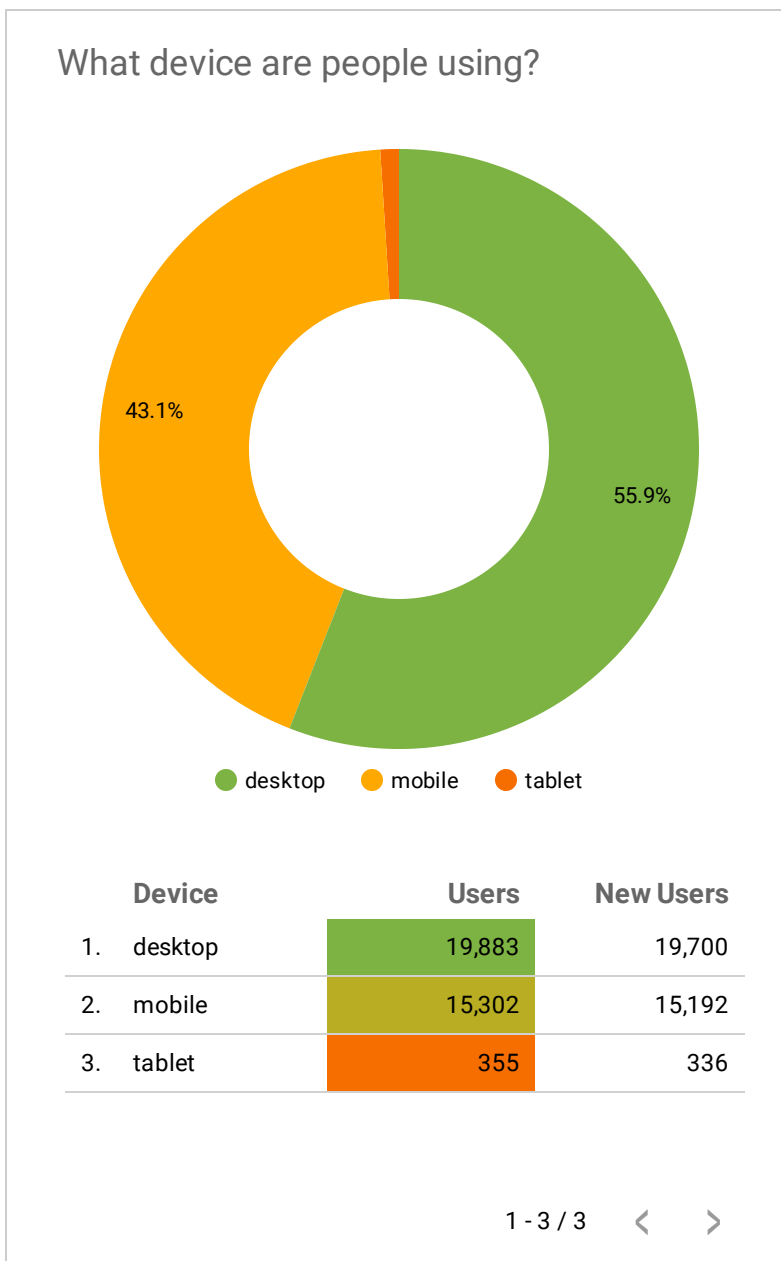

Behavior

Bounce Rate: **54.5%**
Pages / Session: **3.2**
Avg. Session Duration: **03:19**

Conversions

Goal Conversion Rate: **0.0%**
Goal Completions: **No data**
Goal Value: **No data**

Source / Medium	Sessions	Users	New Users	Bounce Rate	Pages / Session	Avg Session Dura...	Goal Conversion ...	Goal Completions	Goal Value
google / organic	79,343	26,594	25,280	53.01%	3.28	00:03:21	0%	0	\$0
(direct) / (none)	26,688	8,734	8,576	57.83%	2.94	00:03:10	0%	0	\$0
bing / organic	2,081	791	729	63.05%	2.73	00:03:07	0%	0	\$0
in.search.yahoo...	1,420	338	248	60.35%	2.68	00:03:19	0%	0	\$0
59.90.28.110 / r...	389	31	2	38.3%	5.8	00:05:40	0%	0	\$0
yahoo / organic	380	119	88	57.89%	3	00:03:23	0%	0	\$0
duckduckgo / or...	309	34	30	45.63%	3.59	00:04:51	0%	0	\$0
ecostatportal.ker...	217	9	0	71.43%	1.59	00:02:19	0%	0	\$0
ask / organic	158	3	1	51.9%	1.99	00:06:02	0%	0	\$0
top / referral	122	12	7	21.97%	6.67	00:05:20	0%	0	\$0

Google Analytics Audience Overview

Continent ▼ |
 Region ▼ |
 Channel ▼ |
 Device ▼ |
 22 Jun 2022 - 9 Dec 2022 ▼

Your audience at a glance

Users 35,445 	New Users 35,204 	Number of Sessions per User 3.15 	Sessions 111,684
Pageviews 355,380 	Pages / Session 3.18 	Avg. Session Duration 00:03:19 	Bounce Rate 54.49%

Let's learn a bit more about your users!

Google Analytics Behaviors Overview

Continent ▾

Region ▾

Channel ▾

Device ▾

22 Jun 2022 - 9 Dec 2022 ▾

Overview of your user behaviors

Pageviews
355,380

Unique Pageviews
284,692

Avg. Time on Page
00:01:31

Bounce Rate
54.49%

% Exit
31.43%

Pages / Session
3.18

What do users see when they are in your website?

Which page is the most popular?