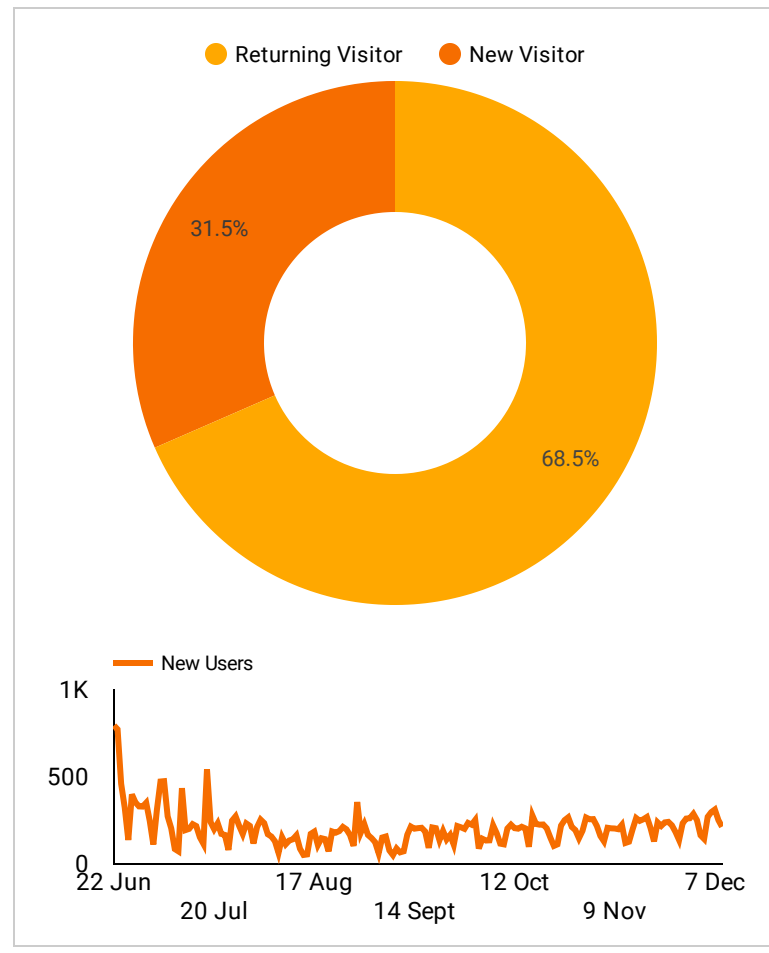

Bounce Rate
54.49%

Goal Completions
No data

Avg. Time on Page
00:01:31

Top Acquisition Channels

Users (vs. New Users)

Conversions

Acquisition

Sessions: **111.7K**
Users: **35.4K**
New Users: **35.2K**

Behavior

Bounce Rate: **54.5%**
Pages / Session: **3.2**
Avg. Session Duration: **03:19**

Conversions

Goal Conversion Rate: **0.0%**
Goal Completions: **No data**
Goal Value: **No data**

Source / Medium	Sessions	Users	New Users	Bounce Rate	Pages / Session	Avg Session Dura...	Goal Conversion ...	Goal Completions	Goal Value
google / organic	79,343	26,594	25,280	53.01%	3.28	00:03:21	0%	0	\$0
(direct) / (none)	26,688	8,734	8,576	57.83%	2.94	00:03:10	0%	0	\$0
bing / organic	2,081	791	729	63.05%	2.73	00:03:07	0%	0	\$0
in.search.yahoo...	1,420	338	248	60.35%	2.68	00:03:19	0%	0	\$0
59.90.28.110 / r...	389	31	2	38.3%	5.8	00:05:40	0%	0	\$0
yahoo / organic	380	119	88	57.89%	3	00:03:23	0%	0	\$0
duckduckgo / or...	309	34	30	45.63%	3.59	00:04:51	0%	0	\$0
ecostatportal.ker...	217	9	0	71.43%	1.59	00:02:19	0%	0	\$0
ask / organic	158	3	1	51.9%	1.99	00:06:02	0%	0	\$0
top / referral	122	12	7	21.97%	6.67	00:05:20	0%	0	\$0

Google Analytics Audience Overview

Continent ▼ |
 Region ▼ |
 Channel ▼ |
 Device ▼ |
 22 Jun 2022 - 9 Dec 2022 ▼

Your audience at a glance

Users 35,445 	New Users 35,204 	Number of Sessions per User 3.15 	Sessions 111,684
Pageviews 355,380 	Pages / Session 3.18 	Avg. Session Duration 00:03:19 	Bounce Rate 54.49%

Pageviews
355,380

Unique Pageviews
284,692

Avg. Time on Page
00:01:31

Bounce Rate
54.49%

% Exit
31.43%

Pages / Session
3.18

What do users see when they are in your website?

Which page is the most popular?