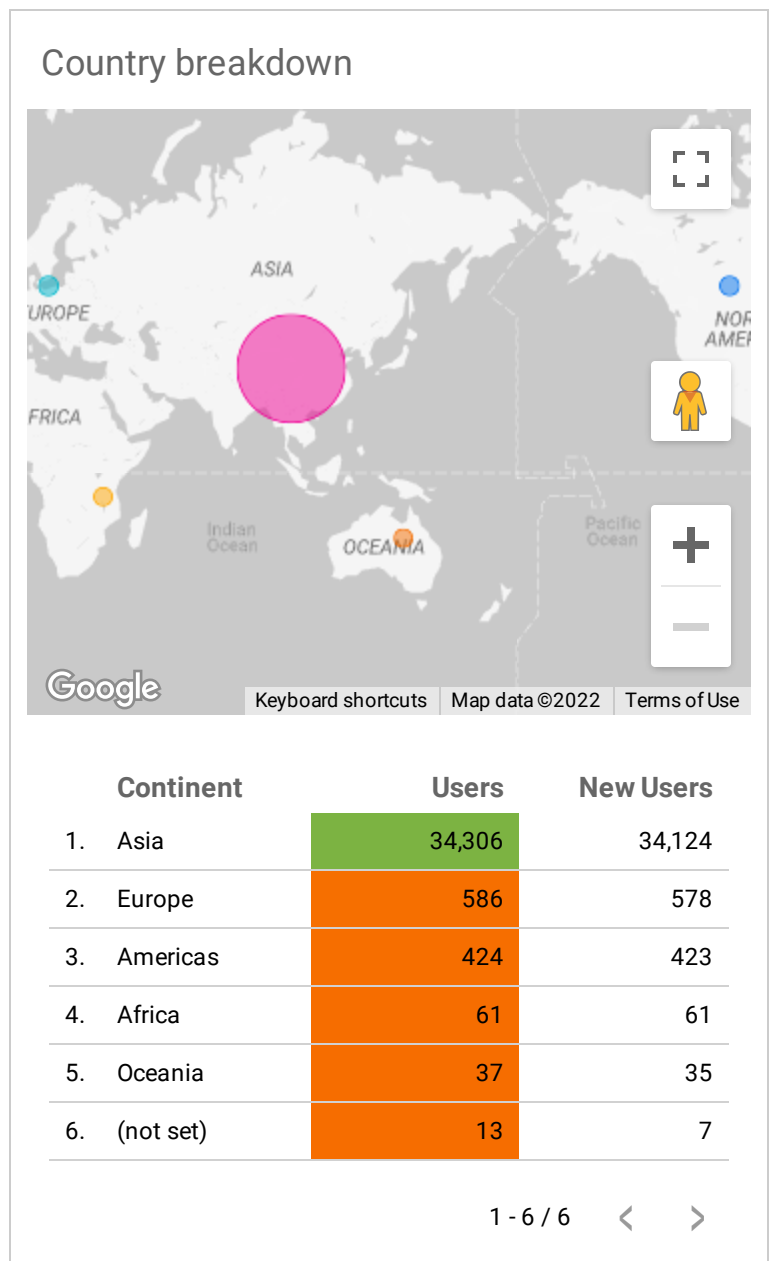

Google Analytics Audience Overview

Continent ▼ |
 Region ▼ |
 Channel ▼ |
 Device ▼ |
 22 Jun 2022 - 9 Dec 2022 ▼

Your audience at a glance

Users 35,445 	New Users 35,204 	Number of Sessions per User 3.15 	Sessions 111,684
Pageviews 355,380 	Pages / Session 3.18 	Avg. Session Duration 00:03:19 	Bounce Rate 54.49%

Let's learn a bit more about your users!

Google Analytics Behaviors Overview

Continent ▾

Region ▾

Channel ▾

Device ▾

22 Jun 2022 - 9 Dec 2022 ▾

Overview of your user behaviors

Pageviews
355,380

Unique Pageviews
284,692

Avg. Time on Page
00:01:31

Bounce Rate
54.49%

% Exit
31.43%

Pages / Session
3.18

What do users see when they are in your website?

Which page is the most popular?