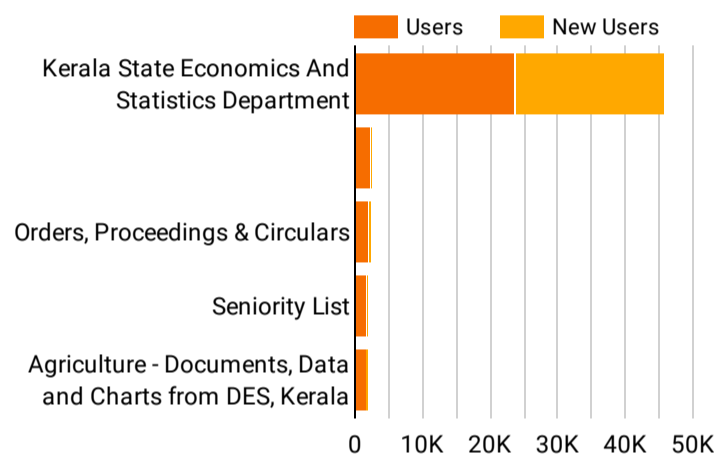

Most popular pages with title breakdown

Page Title	Pageviews
1. Kerala State Economic...	174,219
2. Proceedings	15,809
3. Orders, Proceedings & ...	14,276
4. Seniority List	10,439
5. Orders & Announcemen...	10,394
6. Publications Explorer - ...	10,232
7. Agriculture - Document...	7,550
8. Orders	6,621
9. Population & Demogra...	4,110
10. Socio-economic - Docu...	4,089

1 - 10 / 1124 < >