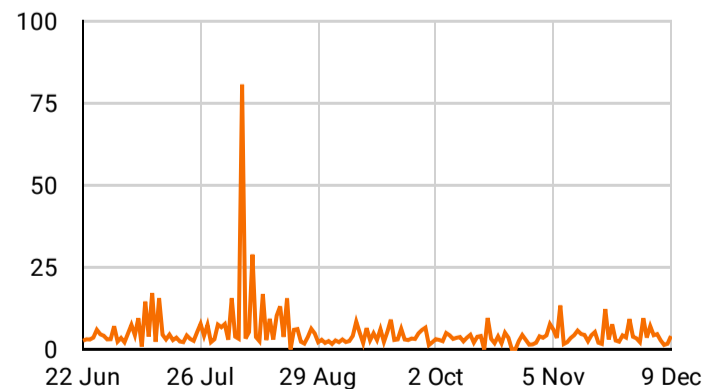

Event category breakdown

Event Category

Event Category Pageviews

No data

How does your website perform?

Average Page Load Time (second)

Page Title	Avg Load Time
1. DES/567/2022-EA(1) d...	48.44
2. Kollam	29.68
3. GSDP/ NSDP values an...	25.57
4. Statistics for Planning ...	24.06
5. Idukki	23.73