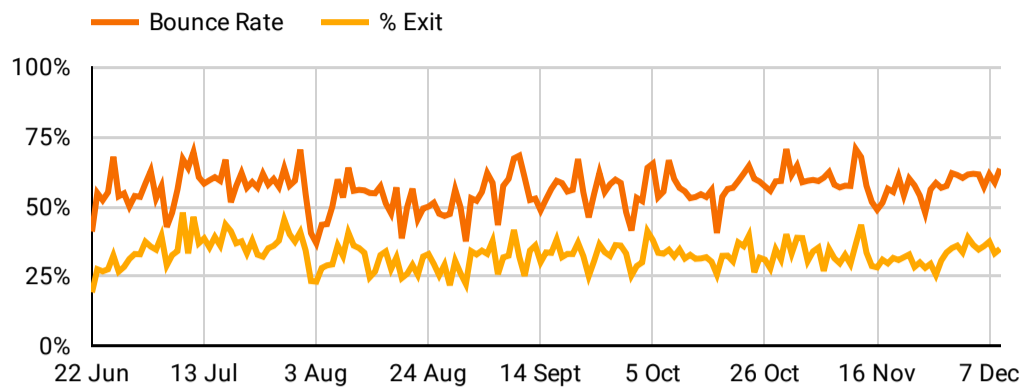

Behavior

Bounce Rate: **54.5%**
Pages / Session: **3.2**
Avg. Session Duration: **03:19**

Conversions

Goal Conversion Rate: **0.0%**
Goal Completions: **No data**
Goal Value: **No data**

Source / Medium	Sessions	Users	New Users	Bounce Rate	Pages / Session	Avg Session Dura...	Goal Conversion ...	Goal Completions	Goal Value
google / organic	79,343	26,594	25,280	53.01%	3.28	00:03:21	0%	0	\$0
(direct) / (none)	26,688	8,734	8,576	57.83%	2.94	00:03:10	0%	0	\$0
bing / organic	2,081	791	729	63.05%	2.73	00:03:07	0%	0	\$0
in.search.yahoo...	1,420	338	248	60.35%	2.68	00:03:19	0%	0	\$0
59.90.28.110 / r...	389	31	2	38.3%	5.8	00:05:40	0%	0	\$0
yahoo / organic	380	119	88	57.89%	3	00:03:23	0%	0	\$0
duckduckgo / or...	309	34	30	45.63%	3.59	00:04:51	0%	0	\$0
ecostatportal.ker...	217	9	0	71.43%	1.59	00:02:19	0%	0	\$0
ask / organic	158	3	1	51.9%	1.99	00:06:02	0%	0	\$0
top / referral	122	12	7	21.97%	6.67	00:05:20	0%	0	\$0

Google Analytics Audience Overview

Continent ▼ |
 Region ▼ |
 Channel ▼ |
 Device ▼ |
 22 Jun 2022 - 9 Dec 2022 ▼

Your audience at a glance

Users 35,445 	New Users 35,204 	Number of Sessions per User 3.15 	Sessions 111,684
Pageviews 355,380 	Pages / Session 3.18 	Avg. Session Duration 00:03:19 	Bounce Rate 54.49%

Let's learn a bit more about your users!

Google Analytics Behaviors Overview

Continent ▾

Region ▾

Channel ▾

Device ▾

22 Jun 2022 - 9 Dec 2022 ▾

Overview of your user behaviors

Pageviews
355,380

Unique Pageviews
284,692

Avg. Time on Page
00:01:31

Bounce Rate
54.49%

% Exit
31.43%

Pages / Session
3.18

What do users see when they are in your website?

Which page is the most popular?