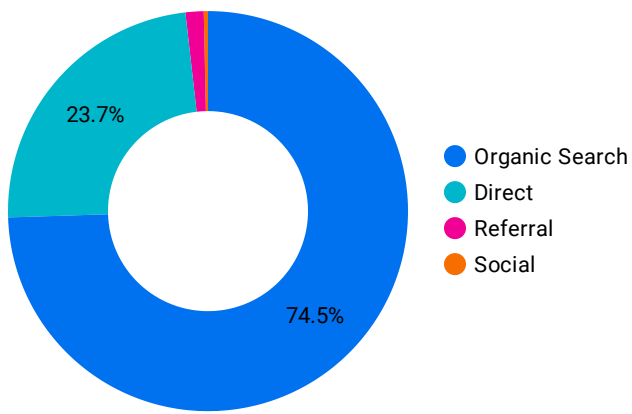

Google Analytics Acquisition Overview

Continent ▾

Region ▾

Channel ▾

Device ▾

22 Jun 2022 - 9 Dec 2022 ▾

Users
35,445

Sessions
111,684

Bounce Rate
54.49%

Goal Completions
No data

Avg. Time on Page
00:01:31

Top Acquisition Channels

Users (vs. New Users)

Conversions

Acquisition

Sessions: **111.7K**
Users: **35.4K**
New Users: **35.2K**

Google Analytics Audience Overview

Continent ▼ |
 Region ▼ |
 Channel ▼ |
 Device ▼ |
 22 Jun 2022 - 9 Dec 2022 ▼

Your audience at a glance

Users 35,445 	New Users 35,204 	Number of Sessions per User 3.15 	Sessions 111,684
Pageviews 355,380 	Pages / Session 3.18 	Avg. Session Duration 00:03:19 	Bounce Rate 54.49%