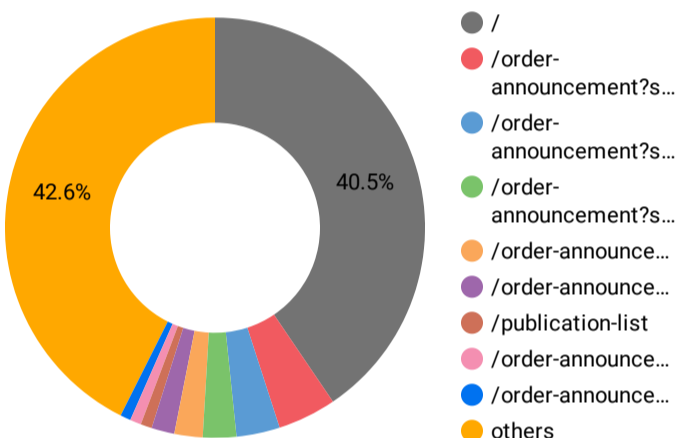

Let's learn a bit more about your users!

Google Analytics Behaviors Overview

Continent ▾

Region ▾

Channel ▾

Device ▾

22 Jun 2022 - 9 Dec 2022 ▾

Overview of your user behaviors

Pageviews
355,380

Unique Pageviews
284,692

Avg. Time on Page
00:01:31

Bounce Rate
54.49%

% Exit
31.43%

Pages / Session
3.18

What do users see when they are in your website?

Which page is the most popular?