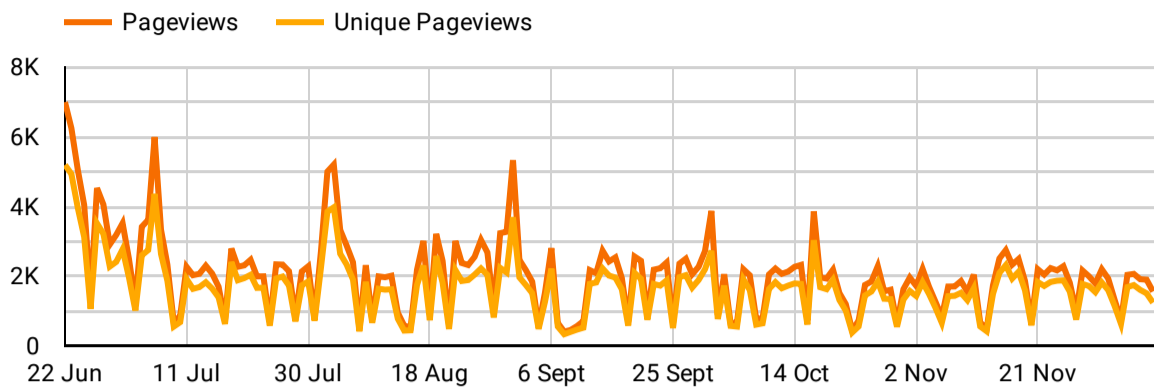

Google Analytics Audience Overview

Continent ▼ |
 Region ▼ |
 Channel ▼ |
 Device ▼ |
 22 Jun 2022 - 9 Dec 2022 ▼

Your audience at a glance

Users 35,445 	New Users 35,204 	Number of Sessions per User 3.15 	Sessions 111,684
Pageviews 355,380 	Pages / Session 3.18 	Avg. Session Duration 00:03:19 	Bounce Rate 54.49%

Let's learn a bit more about your users!

Google Analytics Behaviors Overview

Continent ▾

Region ▾

Channel ▾

Device ▾

22 Jun 2022 - 9 Dec 2022 ▾

Overview of your user behaviors

Pageviews
355,380

Unique Pageviews
284,692

Avg. Time on Page
00:01:31

Bounce Rate
54.49%

% Exit
31.43%

Pages / Session
3.18

What do users see when they are in your website?

Which page is the most popular?