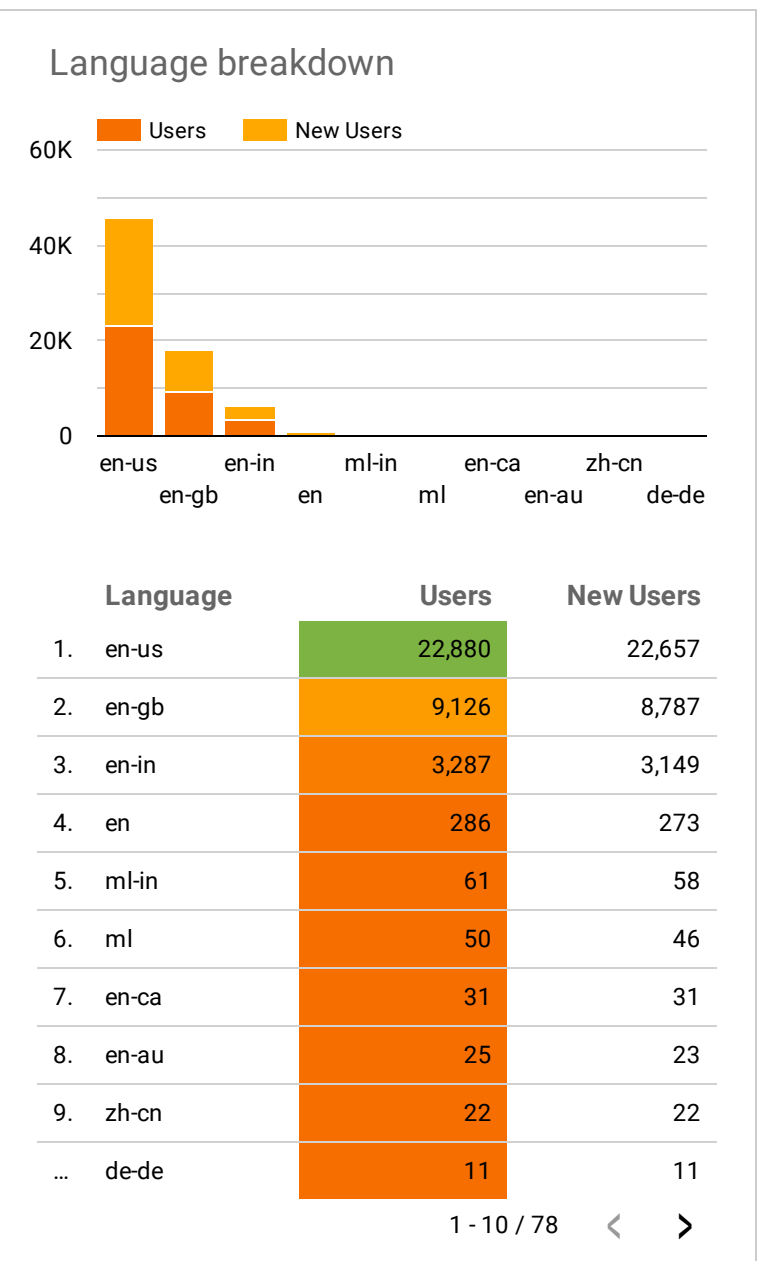

Behavior

Bounce Rate: **54.5%**
Pages / Session: **3.2**
Avg. Session Duration: **03:19**

Conversions

Goal Conversion Rate: **0.0%**
Goal Completions: **No data**
Goal Value: **No data**

Source / Medium	Sessions	Users	New Users	Bounce Rate	Pages / Session	Avg Session Dura...	Goal Conversion ...	Goal Completions	Goal Value
google / organic	79,343	26,594	25,280	53.01%	3.28	00:03:21	0%	0	\$0
(direct) / (none)	26,688	8,734	8,576	57.83%	2.94	00:03:10	0%	0	\$0
bing / organic	2,081	791	729	63.05%	2.73	00:03:07	0%	0	\$0
in.search.yahoo...	1,420	338	248	60.35%	2.68	00:03:19	0%	0	\$0
59.90.28.110 / r...	389	31	2	38.3%	5.8	00:05:40	0%	0	\$0
yahoo / organic	380	119	88	57.89%	3	00:03:23	0%	0	\$0
duckduckgo / or...	309	34	30	45.63%	3.59	00:04:51	0%	0	\$0
ecostatportal.ker...	217	9	0	71.43%	1.59	00:02:19	0%	0	\$0
ask / organic	158	3	1	51.9%	1.99	00:06:02	0%	0	\$0
top / referral	122	12	7	21.97%	6.67	00:05:20	0%	0	\$0

Google Analytics Audience Overview

Continent ▼ |
 Region ▼ |
 Channel ▼ |
 Device ▼ |
 22 Jun 2022 - 9 Dec 2022 ▼

Your audience at a glance

Users 35,445 	New Users 35,204 	Number of Sessions per User 3.15 	Sessions 111,684
Pageviews 355,380 	Pages / Session 3.18 	Avg. Session Duration 00:03:19 	Bounce Rate 54.49%

Let's learn a bit more about your users!

Google Analytics Behaviors Overview

Continent ▾

Region ▾

Channel ▾

Device ▾

22 Jun 2022 - 9 Dec 2022 ▾

Overview of your user behaviors

Pageviews
355,380

Unique Pageviews
284,692

Avg. Time on Page
00:01:31

Bounce Rate
54.49%

% Exit
31.43%

Pages / Session
3.18

What do users see when they are in your website?

Which page is the most popular?