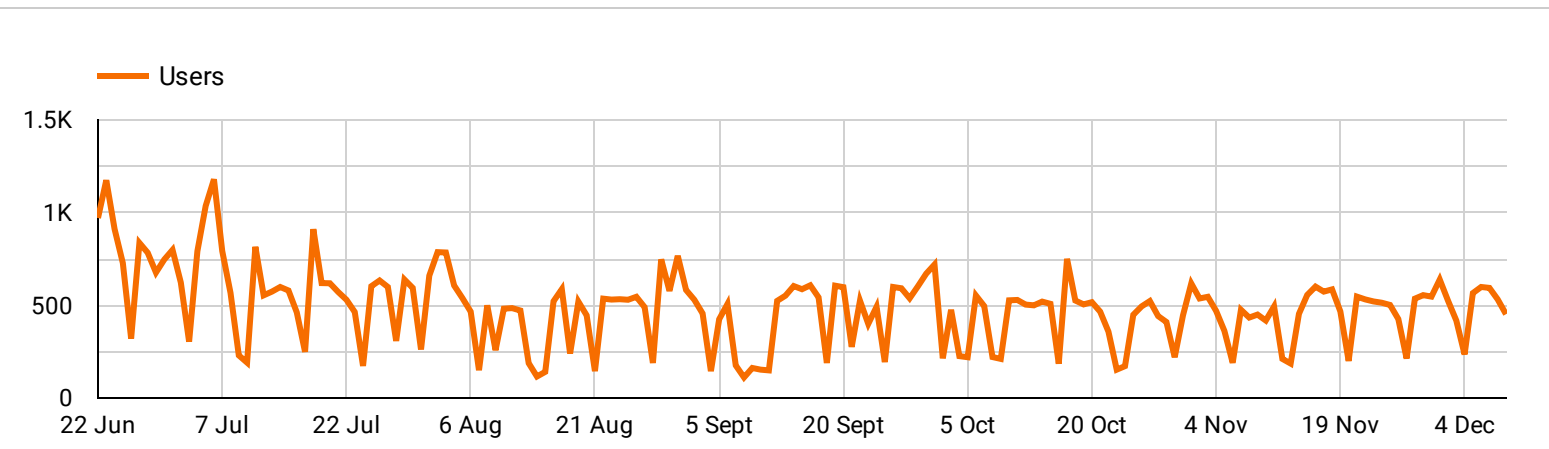

Bounce Rate
54.49%

Goal Completions
No data

Avg. Time on Page
00:01:31

Top Acquisition Channels

Users (vs. New Users)

Conversions

Acquisition

Sessions: **111.7K**
Users: **35.4K**
New Users: **35.2K**

Behavior

Bounce Rate: **54.5%**
Pages / Session: **3.2**
Avg. Session Duration: **03:19**

Conversions

Goal Conversion Rate: **0.0%**
Goal Completions: **No data**
Goal Value: **No data**

Source / Medium	Sessions	Users	New Users	Bounce Rate	Pages / Session	Avg Session Dura...	Goal Conversion ...	Goal Completions	Goal Value
google / organic	79,343	26,594	25,280	53.01%	3.28	00:03:21	0%	0	\$0
(direct) / (none)	26,688	8,734	8,576	57.83%	2.94	00:03:10	0%	0	\$0
bing / organic	2,081	791	729	63.05%	2.73	00:03:07	0%	0	\$0
in.search.yahoo...	1,420	338	248	60.35%	2.68	00:03:19	0%	0	\$0
59.90.28.110 / r...	389	31	2	38.3%	5.8	00:05:40	0%	0	\$0
yahoo / organic	380	119	88	57.89%	3	00:03:23	0%	0	\$0
duckduckgo / or...	309	34	30	45.63%	3.59	00:04:51	0%	0	\$0
ecostatportal.ker...	217	9	0	71.43%	1.59	00:02:19	0%	0	\$0
ask / organic	158	3	1	51.9%	1.99	00:06:02	0%	0	\$0
top / referral	122	12	7	21.97%	6.67	00:05:20	0%	0	\$0

Google Analytics Audience Overview

Continent ▼ |
 Region ▼ |
 Channel ▼ |
 Device ▼ |
 22 Jun 2022 - 9 Dec 2022 ▼

Your audience at a glance

Users 35,445 	New Users 35,204 	Number of Sessions per User 3.15 	Sessions 111,684
Pageviews 355,380 	Pages / Session 3.18 	Avg. Session Duration 00:03:19 	Bounce Rate 54.49%